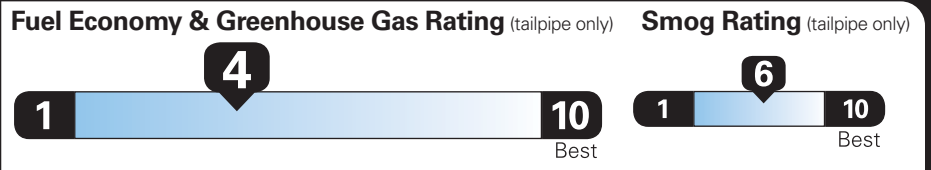

INCLUDED ON THIS VEHICLE (MSRP)

EQUIPMENT GROUP 102A RESERVE

OPTIONAL EQUIPMENT/OTHER

2017 MODEL YEAR	
WHITE PLATINUM MET TRI-COAT	695.00
245/50R20 A/S BSW TIRES	
LINCOLN MKX CLIMATE PACKAGE	620.00
HEATED REAR SEATS	
HEATED STEERING WHEEL	
RAIN SENSING WIPERS	
WINDSHIELD WIPER DE-ICER	120.00
ALL WEATHER FLOOR MATS	NO CHARGE
50 STATE EMISSIONS	
20" PRM PNT/BRT MCH 20-SPK ALM	
ROOF RACK SIDE RAILS-SATIN	195.00
ENHANCED SECURITY PACKAGE	60.00

PRICE INFORMATION

BASE PRICE	$48,055.00
TOTAL OPTIONS/OTHER	1,690.00
TOTAL VEHICLE & OPTIONS/OTHER	49,745.00
DESTINATION & DELIVERY	925.00

RAMP ONE		
CK60		
RAMP TWO	FINAL ASSEMBLY PLANT	
	OAKVILLE	
METHOD OF TRANSP.	ITEM #:	45-6703 0/T 2
CONVOY		HC202 N RD 2X 720 000080 03 20 17

TOTAL MSRP $50,670.00

This label is affixed pursuant to the Federal Automobile Information Disclosure Act. Gasoline, License, and Title Fees, State and Local taxes are not included. Dealer installed options or accessories are not included unless listed above.

EPA DOT Fuel Economy and Environment

Gasoline Vehicle

Fuel Economy

19 MPG combined city/hwy

16 city

23 highway

Small SUVs range from 18 to 34 MPG. The best vehicle rates 119 MPGe.

You spend $2,750 more in fuel costs over 5 years compared to the average new vehicle.

5.3 gallons per 100 miles

These estimates reflect new EPA methods beginning with 2017 models.

Annual fuel cost $1,950