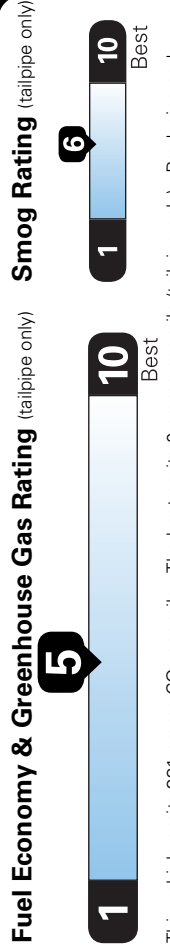

2024 OUTLANDER SE 2.5 S-AWC
4-DOOR SUV
LABRADOR BLACK PEARL / BLACK

2.5L DOHC 4-CYLINDER DIRECT-INJECTION
 CONTINUOUSLY VARIABLE TRANSMISSION
 50-STATE EMISSIONS STANDARD

Additional Equipment
 All-Weather Floor Mats

\$185.00

Mechanical Features

- 2.5L DOHC 4-cylinder Direct-Injection
- 8-Speed Continuously Variable Transmission (CVT)
- Super All-Wheel Control (S-AWC)
- Shift by wire
- Paddle shifters

Exterior Features

EPA DOT Fuel Economy and Environment

Fuel Economy
26 MPG
 combined city/hwy
24 city
30 highway
3.7 gallons per 100 miles

Small SUVs range from 14 to 123 MPG.
 The best vehicle rates 140 MPGe.

You spend \$250 more in fuel costs over 5 years compared to the average new vehicle.

Annual fuel cost \$2,000

This vehicle emits 331 grams CO₂ per mile. The best emits 0 grams per mile (tailpipe only). Producing and distributing fuel also create emissions; learn more at fueleconomy.gov.