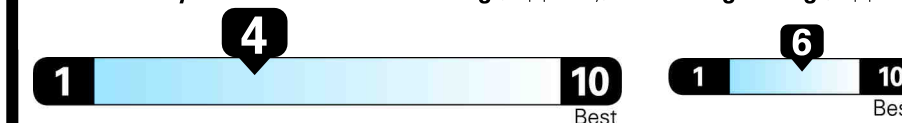

This vehicle emits 427 grams of CO₂ per mile. The best emits 0 grams per mile (tailpipe only). Producing and distributing fuel also create emissions; learn more at fuel economy.gov.

Actual results will vary for many reasons, including driving conditions and how you drive and maintain your vehicle. The average new vehicle gets 26 MPG and costs $7,000 to fuel over 5 years. Cost estimates are based on 15,000 miles per year at $2.80 per gallon. MPGe is miles per gasoline gallon equivalent. Vehicle emissions are a significant cause of climate change and smog.

fuel economy.gov

Calculate personalized estimates and compare vehicles

Smartphone QR Code™

PARTS CONTENT INFORMATION

FOR VEHICLES IN THIS CARLINE:	FOR THIS VEHICLE:
U.S./CANADIAN PARTS CONTENT: 1%	FINAL ASSEMBLY POINT: NECKARSULM, GERMANY
MAJOR SOURCES OF FOREIGN PARTS CONTENT: GERMANY: 57%	COUNTRY OF ORIGIN: ENGINE: HUNGARY
HUNGARY: 23%	TRANSMISSION: GERMANY

NOTE: PARTS CONTENT DOES NOT INCLUDE FINAL ASSEMBLY, DISTRIBUTION OR OTHER NON-PARTS COSTS.

Disclaimer: The Monroney describes the vehicle features when the vehicle was first sold/leased to the customer and that as of the present day the actual features on the vehicle might differ from the ones listed on the Monroney label. The Monroney label is for view only purposes and must not be used to paste on the vehicle as a Monroney sticker for resale.