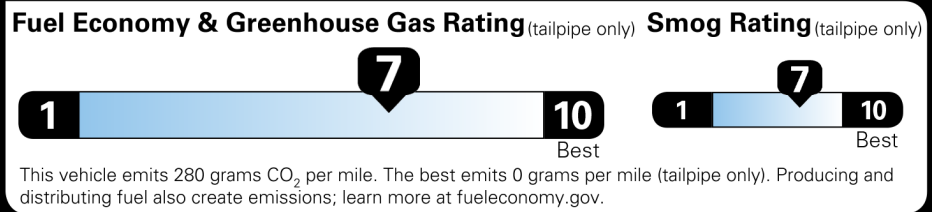

Actual results will vary for many reasons, including driving conditions and how you drive and maintain your vehicle. The average new vehicle gets 27 MPG and costs $6,500 to fuel over 5 years. Cost estimates are based on 15,000 miles per year at $2.35 per gallon. MPGe is miles per gasoline gallon equivalent. Vehicle emissions are a significant cause of climate change and smog.

fuel economy.gov
Calculate personalized estimates and compare vehicles

DELIVERY, PROCESSING AND HANDLING FEE 1,025.00

TOTAL $27,960.00

The New Vehicle Limited Warranty provides 3-year/36,000 mile basic coverage, 5-year/60,000 mile powertrain coverage, plus 5-year/unlimited mile corrosion perforation coverage. See Warranty and Maintenance Guide for details. An extended service contract may be available for the vehicle. Ask dealer for details. Manufacturer's suggested retail price includes manufacturer's recommended pre-delivery service. Gasoline, license and title fees, applicable federal, state and local taxes and dealer and distributor installed options and accessories are not included in the manufacturer's suggested retail price.

ToyotaCare, which covers normal factory scheduled maintenance for two years or 25,000 miles, whichever occurs first, is included as part of the sales price of the vehicle for qualifying buyers. See participating dealer for eligibility and coverage details.

Dealer Name / Address: 09163
HEADQUARTER TOYOTA
5895 N.W. 167TH STREET
HIALEAH FL33015

Delivered by Truck to: 04069
EHI PDI
5074 E. ANDERSON AVE #104
FRESNO CA93727

TML2E2N1S0F0W0

Not Original - Copy
Created: 2022-06-08 06:55:29 (UTC)