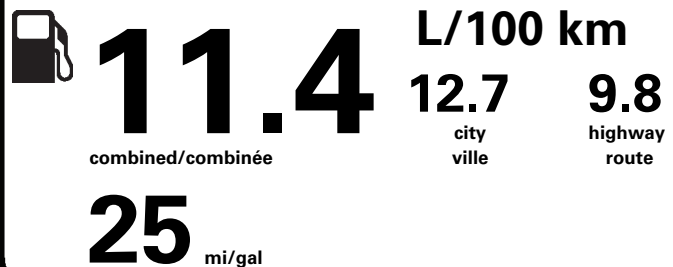

Fuel Consumption / Consommation de carburant

Annual fuel COST
for an annual distance of 20,000 km, and an average fuel price of $1.02 per litre

$ 2 326

Coût annuel en carburant

pour une distance annuelle de 20 000 km, et un prix moyen du carburant de 1,02 $ par litre

Standard pickup trucks range from /
Les camionnettes ordinaires font entre
9.5 - 16.3 L_e/100 km

L_e is gasoline litre equivalent
L_e signifie litre équivalent d'essence

Carbon Dioxide Rating / Indice de dioxyde de carbone

Tailpipe emissions only / Émissions du tuyau d'échappement seulement

Smog Rating / Indice de Smog

Estimates are based on Government of Canada approved criteria and testing methods. Vehicle's actual fuel consumption will vary.

Estimations établies selon des méthodes d'essai et des critères approuvés par le gouvernement du Canada. La consommation de carburant réelle du véhicule variera.

For more information visit

vehicles.nrcan.gc.ca

Pour plus d'information visitez

vehicules.nrcan.gc.ca

**U.S. GOVERNMENT SAFETY RATINGS
COTES DE SÉCURITÉ DU GOUVERNEMENT AMÉRICAIN**

Overall Vehicle Score / Cote globale du véhicule	★★★★★
Frontal Crash Collision frontale	★★★★★
Side Crash Collision latérale	★★★★★
Rollover / Capotage	★★★★

Star ratings range from 1 to 5 stars (★★★★★), with 5 being the highest. Les cotes varient de 1 à 5 étoiles (★★★★★), 5 étant la cote la plus élevée.

Source: U.S. National Highway Traffic Safety Administration
For more information / Pour de plus amples renseignements
www.safercar.gov

1FTEW1EP2KFB96684