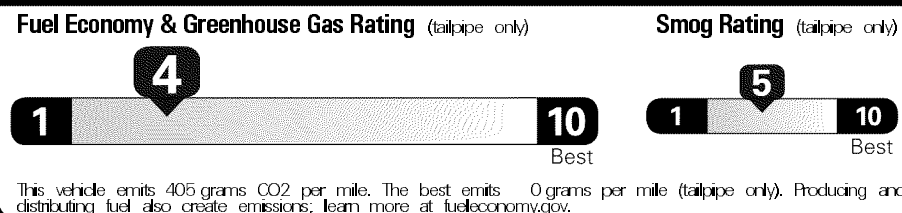

\$44,970.00

Not Original - Copy

Created on 2018-11-22 06:29:39 (UTC)

EPA DOT Fuel Economy and Environment

Gasoline Vehicle

Annual fuel cost \$1,750

Actual results will vary for many reasons, including driving conditions and how you drive and maintain your vehicle. The average new vehicle gets 27 MPG and costs \$7,000 to fuel over 5 years. Cost estimates are based on 15,000 miles per year at \$2.55 per gallon. MPGe is miles per gasoline gallon equivalent. Vehicle emissions are a significant cause of climate change and smog.