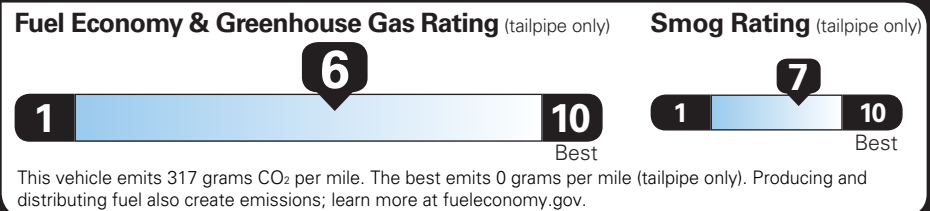

EPA DOT Fuel Economy and Environment

Gasoline Vehicle

Fuel Economy EQUINOX FWD

Small SUVs range from 14 to 129 MPG. The best vehicle rates 132 MPGe.

28 MPG combined city/hwy

26 MPG city

31 MPG highway

3.6 gallons per 100 miles

You save $0 in fuel costs over 5 years compared to the average new vehicle.

Annual fuel cost $1,600