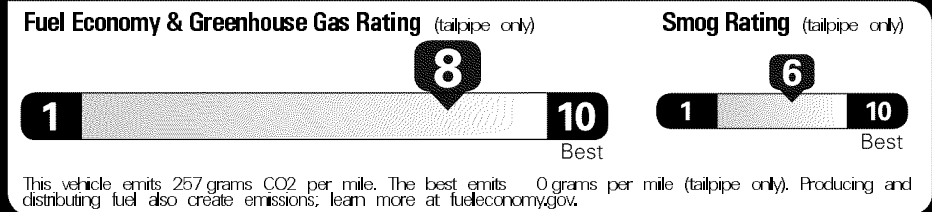

1. **EXTERIOR**
2. Sport Mesh Gray Metallic Front Grille
   - LED Headlights w/Accent & DRL
   - LED tail & stop lights
   - Color-Keyed Heated Power Outside Mirrors with Integrated Turn Signal Indicators
   - Color-Keyed Rear Spoiler
   - Single Exhaust w/Dual Chrome Tips
   - Color-Keyed Roof-Mntd Shark-Fin Antenna
3. **INTERIOR**
4. Premium Sport Seats with 6-Way Adjust Dr & 4-Way Adjust Passenger Seat
   - Audio, 8" Touch Screen, 6 Speakers, HandsFree Bluetooth, USB Media Port, 1 USB Charge Port
   - Siri Eyes Free, Apple CarPlay Compatible
   - 4.2-in Color TFT Multi-Info Display
   - Leather Steering Wheel
   - Auto Climate Control w/ Push Btn Cntrls
   - ***Full Tank of Gas***

MANUFACTURER'S SUGGESTED RETAIL PRICE $22,050.00

OPTIONAL EQUIPMENT

FE	50 State Emissions	
CF	Carpet Mat Package	249.00
D5	Door Edge Guards	125.00
EF	Rear Bumper Protector	79.00

Not Original - Copy

Created on 2019-11-05 06:04:49 (UTC)

EPA DOT Fuel Economy and Environment

Gasoline Vehicle

Fuel Economy

34 MPG
combined city/hwy

31 city 40 highway

2.9 gallons per 100 miles

Compacts range from 14 to 119 MPG. The best vehicle rates 136 MPGe.

You save $1,500
in fuel costs over 5 years compared to the average new vehicle.

Annual fuel cost $1,200

Actual results will vary for many reasons, including driving conditions and how you drive and maintain your vehicle. The average new vehicle gets 27 MPG and costs $7,500 to fuel over 5 years. Cost estimates are based on 15,000 miles per year at $2.70 per gallon. MPGe is miles per gasoline gallon equivalent. Vehicle emissions are a significant cause of climate change and smog.

fuelconomy.gov
Calculate personalized estimates and compare vehicles

DELIVERY, PROCESSING AND HANDLING FEE 955.00

TOTAL $23,458.00

The New Vehicle Limited Warranty provides 3-year/36,000 mile basic coverage, 5-year/60,000 mile powertrain coverage, plus 5-year/unlimited mile corrosion perforation coverage. See Warranty and Maintenance Guide for details. An extended service contract may be available for the vehicle. Ask dealer for details. Manufacturer's suggested retail price includes manufacturer's recommended pre-delivery service. Gasoline, license and title fees, applicable federal, state and local taxes and dealer and distributor installed options and accessories are not included in the manufacturer's suggested retail price.

ToyotaCare, which covers normal factory scheduled maintenance for two years or 25,000 miles, whichever occurs first, is included as part of the sales price of the vehicle for qualifying buyers. See participating dealer for eligibility and coverage details.

Delivered by Truck to: 04154
TOYOTA OF NORTH HOLLYWOOD
4606 LANKERSHIM BOULEVARD
NORTH HOLLYWOOD CA91602