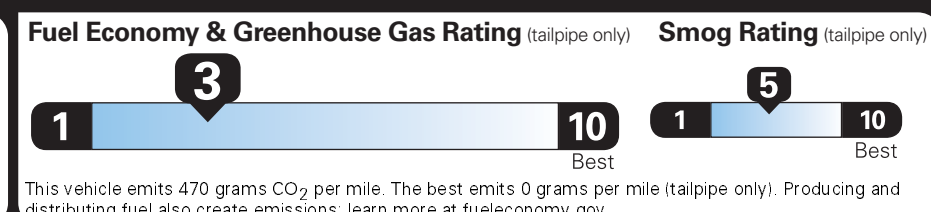

Actual results will vary for many reasons, including driving conditions and how you drive and maintain your vehicle. The average new vehicle gets 27 MPG and costs $6,750 to fuel over 5 years. Cost estimates are based on 15,000 miles per year at $2.40 per gallon. MPGe is miles per gasoline gallon equivalent. Vehicle emissions are a significant cause of climate change and smog.

fueleconomy.gov

Calculate personalized estimates and compare vehicles

GOVERNMENT 5-STAR SAFETY RATINGS

Overall Vehicle Score	Not Rated	
Based on the combined ratings of frontal, side and rollover. Should ONLY be compared to other vehicles of similar size and weight.		
Frontal Crash	Driver Passenger	Not Rated
Based on the risk of injury in a frontal impact. Should ONLY be compared to other vehicles of similar size and weight.		
Side Crash	Front seat Rear seat	Not Rated
Based on the risk of injury in a side impact.		
Rollover	★★★★	
Based on the risk of rollover in a single-vehicle crash.		

Star ratings range from 1 to 5 stars (★★★★★), with 5 being the highest. Source: National Highway Traffic Safety Administration (NHTSA). www.safercar.gov or 1-888-327-4236