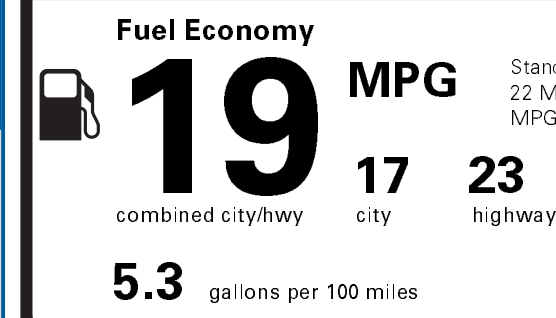

(MSRP)

2,150.00

OPTIONAL EQUIPMENT/OTHER

- 3.5L V6 ECOBOOST 2,595.00
- 3.55 ELECTRONIC LOCK RR AXLE 470.00
- 7000# GVWR PACKAGE
- FRONT LICENSE PLATE BRACKET NO CHARGE
- CALIFORNIA EMISSIONS SYSTEM NO CHARGE
- CLASS IV TRAILER HITCH
- MIRROR MAN FOLD W/POWER GLASS 275.00
- INTEGRATED TRAILER BRAKE CONT 1,695.00
- XLT CHROME APPEARANCE PACKAGE
- .275/65R 18 OWL (A/S A/T)
- .CHROME STEP BARS
- .18" CHROME-LIKE PVD WHEELS 295.00
- CLOTH 40/CONSOLE/40

EPA DOT Fuel Economy and Environment

Gasoline Vehicle

Standard Pickup Trucks range from 15 to 22 MPG. The best vehicle rates 136 MPGe.

You spend \$2,750
more in fuel costs over 5 years compared to the average new vehicle.