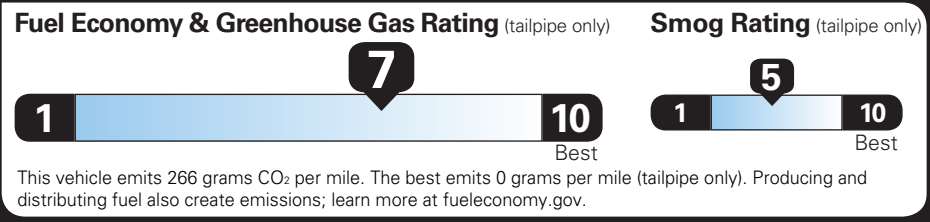

EPA DOT Fuel Economy and Environment

Gasoline Vehicle

Fuel Economy

33 MPG combined city/hwy
30 city 38 highway

3.0 gallons per 100 miles

Subcompact cars range from 14 to 113 MPG. The best vehicle rates 141 MPGe.

You save $1,250 in fuel costs over 5 years compared to the average new vehicle.

Annual fuel COST $1,250