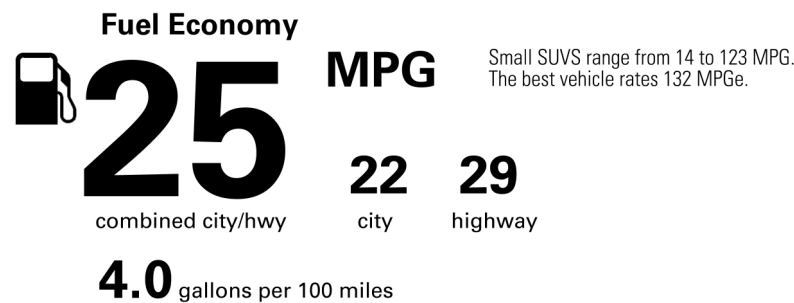

Not Original - Copy

Created on 2023-08-25 10:22:29 (UTC)

EPA DOT Fuel Economy and Environment

Gasoline Vehicle

You spend \$3,000 more in fuel costs over 5 years compared to the average new vehicle.

Annual fuel cost \$2,200