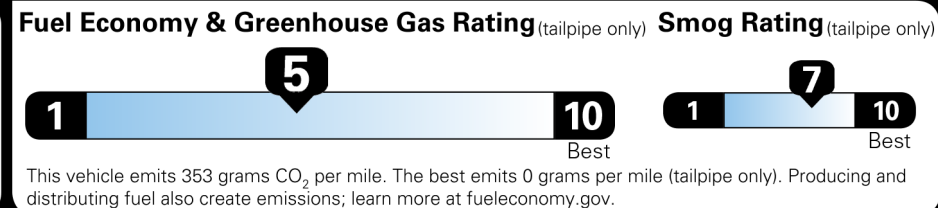

Not Original - Copy

Created on 2023-08-25 10:22:29 (UTC)

EPA DOT Fuel Economy and Environment

Gasoline Vehicle

You spend \$3,000 more in fuel costs over 5 years compared to the average new vehicle.

Annual fuel cost \$2,200