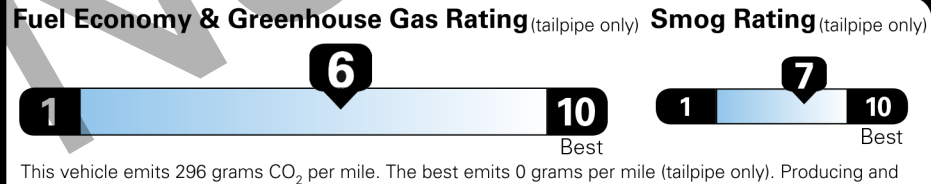

MANUFACTURER'S SUGGESTED RETAIL PRICE

FE	50 State Emissions	0.00
PC	Special Color	425.00

\$ 35,025.00

SOUTHEAST TOYOTA DISTRIBUTORS, LLC

TOTAL FROM MANUFACTURER'S LABEL \$ 36,665.00

DISTRIBUTOR'S OPTIONS

XY900	TOYOGUARD Platinum	699.00
	Includes: 2 Oil and Filter Changes at any Toyota Dealer Four Tire Rotations Roadside and Rental Car Assistance Exterior Paint Sealant and Interior Protector	
PF400	Clear Paint Protection - Full Hood Package	419.00
	Includes coverage on: Full Hood Mirror Backs (if applicable)	
MR200	All Weather Floor Mats with All Weather Cargo Mat	409.00
CS110	Phone Cable & Charge Package w/Two Cargo USB Ports	209.00
	Includes: Innovative smart USB connector Two fast charging 2.4A power ports 1-Dual Smart USB Car Charger - 2.4A each port 1-Apple Lightning to USB Cable - 3' Red 1-Apple Lightning to USB Cable - 6' Red 1-USB-C to USB-A Cable - 3' Red	
FP501	Southeast Toyota Distributor Plus	0.00
	Includes: Certified Technician 46 Point Quality Inspection Digital Picture Asset Program	

EPA DOT Fuel Economy and Environment

Gasoline Vehicle

You save \$500
 in fuel costs over 5 years compared to the average new vehicle.

Annual fuel cost \$1,200

Actual results will vary for many reasons, including driving conditions and how you drive and maintain your vehicle. The average new vehicle gets 27 MPG and costs \$6,500 to fuel over 5 years. Cost estimates are based on 15,000 miles per year at \$2.35 per gallon. MPGe is miles per gasoline gallon equivalent. Vehicle emissions are a significant cause of climate change and smog.