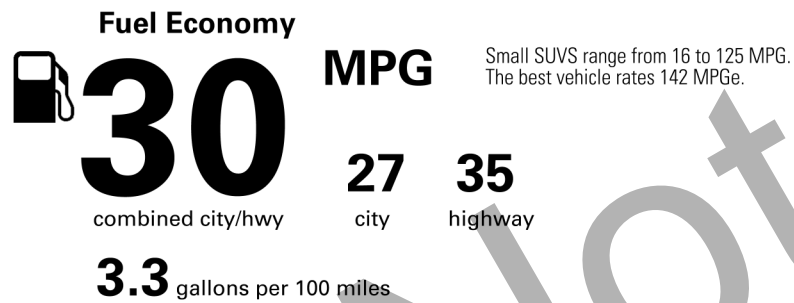

MANUFACTURER'S SUGGESTED RETAIL PRICE

FE	50 State Emissions	0.00
PC	Special Color	425.00

\$ 35,025.00

SOUTHEAST TOYOTA DISTRIBUTORS, LLC

TOTAL FROM MANUFACTURER'S LABEL \$ 36,665.00

DISTRIBUTOR'S OPTIONS

XY900	TOYOGUARD Platinum	699.00
	Includes: 2 Oil and Filter Changes at any Toyota Dealer Four Tire Rotations Roadside and Rental Car Assistance Exterior Paint Sealant and Interior Protector	
PF400	Clear Paint Protection - Full Hood Package	419.00
	Includes coverage on: Full Hood Mirror Backs (if applicable)	
MR200	All Weather Floor Mats with All Weather Cargo Mat	409.00
CS110	Phone Cable & Charge Package w/Two Cargo USB Ports	209.00
	Includes: Innovative smart USB connector Two fast charging 2.4A power ports 1-Dual Smart USB Car Charger - 2.4A each port 1-Apple Lightning to USB Cable - 3' Red 1-Apple Lightning to USB Cable - 6' Red 1-USB-C to USB-A Cable - 3' Red	
FP501	Southeast Toyota Distributor Plus	0.00
	Includes: Certified Technician 46 Point Quality Inspection Digital Picture Asset Program	

EPA DOT Fuel Economy and Environment

Gasoline Vehicle

You save \$500
 in fuel costs over 5 years compared to the average new vehicle.

Annual fuel cost \$1,200

Actual results will vary for many reasons, including driving conditions and how you drive and maintain your vehicle. The average new vehicle gets 27 MPG and costs \$6,500 to fuel over 5 years. Cost estimates are based on 15,000 miles per year at \$2.35 per gallon. MPGe is miles per gasoline gallon equivalent. Vehicle emissions are a significant cause of climate change and smog.