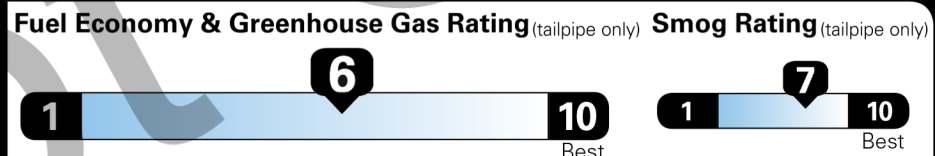

This vehicle emits 280 grams CO₂ per mile. The best emits 0 grams per mile (tailpipe only). Producing and distributing fuel also create emissions; learn more at fuel economy.gov.

Actual results will vary for many reasons, including driving conditions and how you drive and maintain your vehicle. The average new vehicle gets 28 MPG and costs $8,000 to fuel over 5 years. Cost estimates are based on 15,000 miles per year at $2.95 per gallon. MPGe is miles per gasoline gallon equivalent. Vehicle emissions are a significant cause of climate change and smog.

fuel economy.gov
Calculate personalized estimates and compare vehicles

MANUFACTURER'S SUGGESTED RETAIL PRICE[†] **$26,220.00**

[†]Manufacturer's suggested retail price excludes delivery processing and handling fees, license and title fees, applicable federal, state and local taxes, and dealer and distributor options and accessories.

--- 36 Month/36,000 Mile Limited Warranty ---
On All Southeast Toyota Distributors, LLC, Options
For Inquires, Call 1-800-301-6859

TOTAL DISTRIBUTOR'S OPTIONS	$ 1,287.00
DELIVERY, PROCESSING AND HANDLING FEE	1,095.00
DESTINATION FUEL SURCHARGE	0.00
TOTAL	$ 28,602.00

DELIVERED BY TRUCK TO: 09189

BOB TYLER TOYOTA
7201 PENSACOLA BLVD.
PENSACOLA, FL 32505

B207