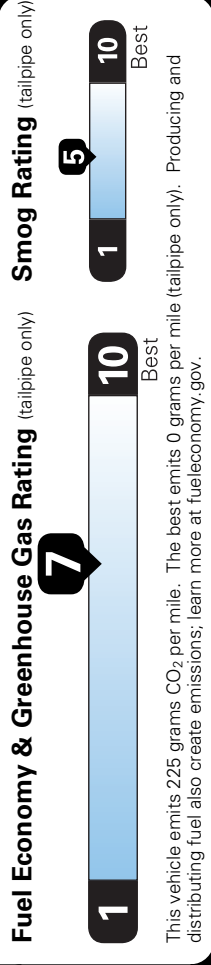

Total Additional Equipment:	MSRP*:	\$16,245.00
		\$310.00
Subtotal:		\$16,555.00
Destination/Handling:		\$1,095.00
Total MSRP*:		\$17,650.00

*MSRP (Manufacturer's Suggested Retail Price)

EPA DOT Fuel Economy and Environment

Fuel Economy
39 MPG
 combined city/hwy

36 MPG
 city

43 MPG
 highway

2.6 gallons per 100 miles

You save \$2,250
 in fuel costs over 5 years compared to the average new vehicle.

Compact Cars range from 18 to 83 MPG.
 The best vehicle rates 132 MPGe.

Annual fuel cost
\$1,150

This vehicle emits 225 grams CO₂ per mile. The best emits 0 grams per mile (tailpipe only). Producing and distributing fuel also create emissions; learn more at fueleconomy.gov.

*See participating Retailer for Limited Warranty and Roadside Assistance terms and conditions.

Parts Content Information

For vehicles in this carline:
 Major Sources of Parts Content: **THAILAND 90%**

For this vehicle:
 Final Assembly Point: **CHONBURI, THAILAND**