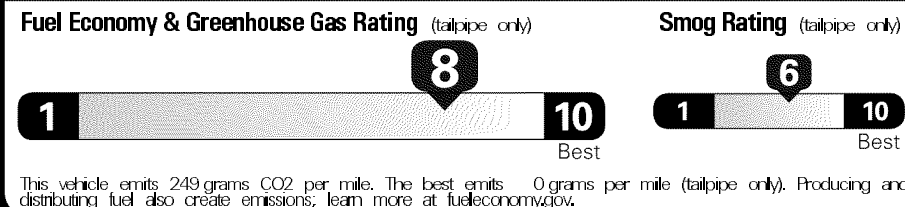

MANUFACTURER'S SUGGESTED RETAIL PRICE **$17,050.00**

OPTIONAL EQUIPMENT

FE 50 State Emissions

GOVERNMENT 5-STAR SAFETY RATINGS

Overall Vehicle Score ★★★★★
Based on the combined ratings of frontal, side and rollover. Should ONLY be compared to other vehicles of similar size and weight.

Frontal Crash Driver Passenger ★★★★★
Based on the risk of injury in a frontal impact. Should ONLY be compared to other vehicles of similar size and weight.

Side Crash Front seat Rear seat ★★★★★
Based on the risk of injury in a side impact.

Rollover ★★★★★
Based on the risk of rollover in a single-vehicle crash.

Star ratings range from 1 to 5 stars (★★★★★) with 5 being the highest.
Source: National Highway Traffic Safety Administration (NHTSA)
www.safercar.gov or 1-888-327-4236

EPA DOT Fuel Economy and Environment

Gasoline Vehicle

Fuel Economy
35 MPG
Subcompacts range from 15 to 124 MPG. The best vehicle rates 119 MPGe.
32 40
combined city/hwy city highway
2.9 gallons per 100 miles

You save $ 1,750
in fuel costs over 5 years compared to the average new vehicle.

Annual fuel Cost
$ 1,050

Actual results will vary for many reasons, including driving conditions and how you drive and maintain your vehicle. The average new vehicle gets 26 MPG and costs $7,000 to fuel over 5 years. Cost estimates are based on 15,000 miles per year at $2.45 per gallon. MPGe is miles per gasoline gallon equivalent. Vehicle emissions are a significant cause of climate change and smog.

fueleconomy.gov
Calculate personalized estimates and compare vehicles

TOTAL $17,915.00

The New Vehicle Limited Warranty provides 3-year/36,000 mile basic coverage, 5-year/60,000 mile powertrain coverage, plus 5-year/unlimited mile corrosion perforation coverage. See Warranty and Maintenance Guide for details. An extended service contract may be available for the vehicle. Ask dealer for details. Manufacturer's suggested retail price includes manufacturer's recommended pre-delivery service. Gasoline, license and title fees, applicable federal, state and local taxes and dealer and distributor installed options and accessories are not included in the manufacturer's suggested retail price.

ToyotaCare, which covers normal factory scheduled maintenance for two years or 25,000 miles, whichever occurs first, is included as part of the sales price of the vehicle for qualifying buyers. See participating dealer for eligibility and coverage details.

Delivered by Truck to: 37066
ARDMORE TOYOTA
219 E. LANCASTER AVENUE
ARDMORE PA19003

Original - Copy
Created on 2017-02-15 23:27:30 (UTC)