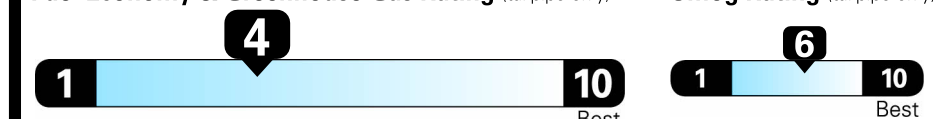

This vehicle emits 421 grams of CO₂ per mile. The best emits 0 grams per mile (tailpipe only). Producing and distributing fuel also create emissions; learn more at fueleconomy.gov.

Actual results will vary for many reasons, including driving conditions and how you drive and maintain your vehicle. The average new vehicle gets 26 MPG and costs $7,000 to fuel over 5 years. Cost estimates are based on 15,000 miles per year at $2.80 per gallon. MPGe is miles per gasoline gallon equivalent. Vehicle emissions are a significant cause of climate change and smog.

fueleconomy.gov

Calculate personalized estimates and compare vehicles

Smartphone QR Code™

GOVERNMENT 5-STAR SAFETY RATINGS

Overall Vehicle Score ★★★★★

Based on the combined ratings of frontal, side and rollover. Should ONLY be compared to other vehicles of similar size and weight.

Frontal Crash Driver Passenger ★★★★★

Based on the risk of injury in a frontal impact. Should ONLY be compared to other vehicles of similar size and weight.

Side Crash Front Seat Rear Seat ★★★★★

Based on the risk of injury in a side impact.

Rollover ★★★★★

Based on the risk of rollover in a single-vehicle crash.

Star ratings range from 1 to 5 stars (★★★★★) with 5 being the highest.

Source: National Highway Traffic Safety Administration (NHTSA).

www.safercar.gov or 1-888-327-4236

Who better to get you into a Volkswagen than us? **Volkswagen Credit**

Disclaimer: The Monroney describes the vehicle features when the vehicle was first sold/leased to the customer and that as of the present day the actual features on the vehicle might differ from the ones listed on the Monroney label. The Monroney label is for view only purposes and must not be used to paste on the vehicle as a Monroney sticker for resale.