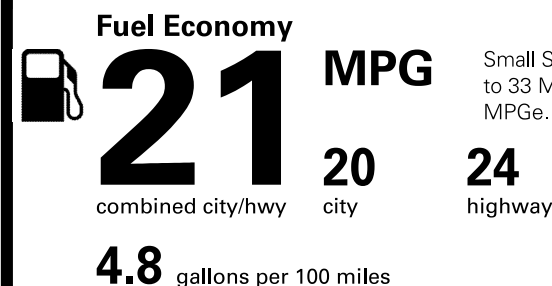

## EPA DOT Fuel Economy and Environment

Gasoline Vehicle

Small Sport Utility Vehicles range from 18 to 33 MPG. The best vehicle rates 119 MPGe.

**You spend \$3,000**

**more in fuel costs over 5 years**  
compared to the average new vehicle.