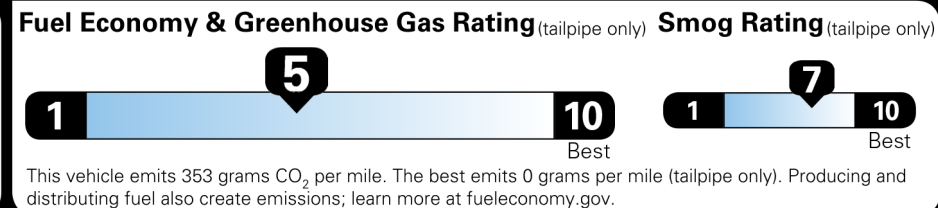

Not Original - Copy

Created on 2023-11-22 11:22:31 (UTC)

EPA DOT Fuel Economy and Environment

Gasoline Vehicle

You spend \$3,250 more in fuel costs over 5 years compared to the average new vehicle.

Annual fuel cost \$2,600