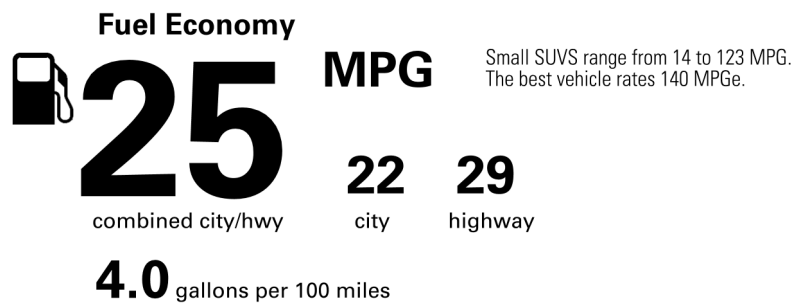

Not Original - Copy

Created on 2023-11-22 11:22:31 (UTC)

EPA DOT Fuel Economy and Environment

Gasoline Vehicle

You spend \$3,250 more in fuel costs over 5 years compared to the average new vehicle.

Annual fuel cost \$2,600