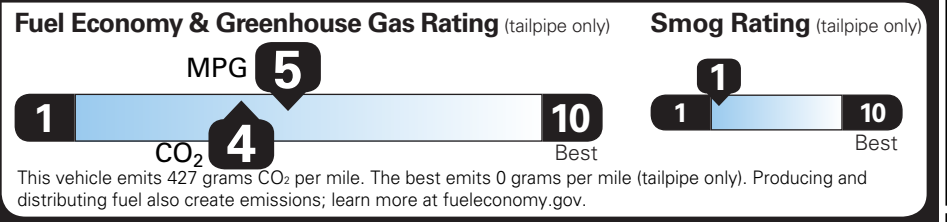

TOTAL OPTIONS	\$9,425.00
TOTAL VEHICLE & OPTIONS	\$63,425.00
DESTINATION CHARGE	1,595.00
TOTAL BEFORE SAVINGS	\$65,020.00
AT4 PREMIUM PACKAGE DISCOUNT	-500.00

TOTAL VEHICLE PRICE* \$64,520.00

EPA DOT Fuel Economy and Environment

Diesel Vehicle

Standard pickup trucks range from 14 to 27 MPG. The best vehicle rates 136 MPGe.

You spend \$2,250 more in fuel costs over 5 years compared to the average new vehicle.

Annual fuel cost \$1,950