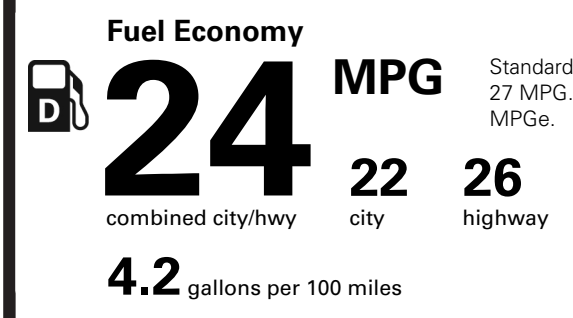

- REAR CROSS TRAFFIC ALERT
- GOODYEAR WRANGLER DURATRAC TIRES
- TECHNOLOGY PACKAGE 2,125.00
- HD SURROUND VISION
- REAR CAMERA MIRROR
- BED VIEW CAMERA W/ TWO TRAILER CAMERA PROVISIONS
- MULTICOLOR HEAD-UP DISPLAY
- MULTICOLOR 8" DIGITAL DRIVER INFO CENTER
- DRIVER ALERT PACKAGE II 1,095.00
- FORWARD COLLISION ALERT
- LANE KEEP ASSIST WITH LANE DEPARTURE WARNING
- AUTOMATIC EMERGENCY BRAKING
- FRONT PEDESTRIAN BRAKING
- INTELLIBEAM HEADLAMPS
- ADAPTIVE CRUISE CTRL-CAMERA
- FOLLOWING DISTANCE INDICATOR
- SAFETY ALERT SEAT
- ENG: DURAMAX 3L TURBO-DIESEL 995.00
- OFF-ROAD ASSIST STEPS (DEALER-INSTALLED) 965.00

TOTAL OPTIONS	\$9,425.00
TOTAL VEHICLE & OPTIONS	\$63,425.00
DESTINATION CHARGE	1,595.00
TOTAL BEFORE SAVINGS	\$65,020.00
AT4 PREMIUM PACKAGE DISCOUNT	-500.00

TOTAL VEHICLE PRICE* \$64,520.00

EPA DOT Fuel Economy and Environment

Diesel Vehicle

Standard pickup trucks range from 14 to 27 MPG. The best vehicle rates 136 MPGe.

You spend \$2,250 more in fuel costs over 5 years compared to the average new vehicle.

Annual fuel cost \$1,950