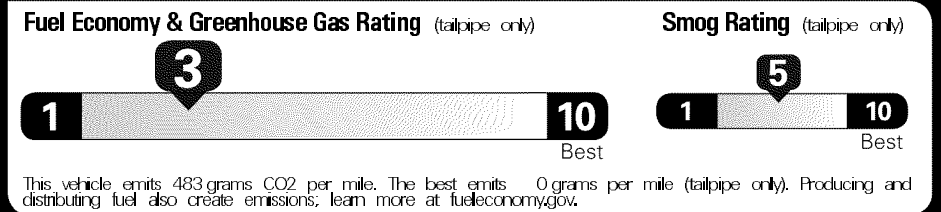

1. **EXTERIOR**
2. 16" Machined Contrast Alloy Wheels

1. **INTERIOR**
2. Fabric-trimmed seats; 10-way power adj driver seat including 2-way lumbar
   - Audio - 8" Touch Screen, 6 Speakers, HandsFree Bluetooth Phone/Music, USB Media Port, USB Charge-Ports
   - SiriusXM w/3-Month All Access Trial Android Auto & Apple CarPlay Compatible
   - Connected Services: Safety Connect with 1-year Trial, Wi-Fi Connect with up to 2 GB within 3-mo Trial
   - Rear Backup Camera
   - Qi Wireless Charging
   - ***Full Tank of Gas***

MANUFACTURER'S SUGGESTED RETAIL PRICE $35,335.00

1. **OPTIONAL EQUIPMENT**
2. FE 50 State Emissions
   - LG LED Headlights with LED DRL + Black Bezel 485.00
   - LED Foglights
   - 2T. All-Weather Flr Liner/Door Sill Protector 248.00
   - T0. Soft Tonneau Cover 739.00
   - MF. Mudguards 129.00
   - E5. Exhaust Tip 90.00
   - DK. Preferred Owner's Portfolio

Original - Copy

Created on 2020-01-31 06:09:01 (UTC)

EPA DOT Fuel Economy and Environment

Gasoline Vehicle

Fuel Economy

18 MPG Small Pickups range from 17 to 23 MPG. The best vehicle rates 136 MPGe.

17 20
combined city/hwy city highway

5.6 gallons per 100 miles

You spend $3,750

more in fuel costs over 5 years compared to the average new vehicle.

Annual fuel cost $2,250

Actual results will vary for many reasons, including driving conditions and how you drive and maintain your vehicle. The average new vehicle gets 27 MPG and costs $7,500 to fuel over 5 years. Cost estimates are based on 15,000 miles per year at $2.70 per gallon. MPGe is miles per gasoline gallon equivalent. Vehicle emissions are a significant cause of climate change and smog.

fuelconomy.gov
Calculate personalized estimates and compare vehicles

DELIVERY, PROCESSING AND HANDLING FEE 1,120.00

TOTAL $38,146.00

The New Vehicle Limited Warranty provides 3-year/36,000 mile basic coverage, 5-year/60,000 mile powertrain coverage, plus 5-year/unlimited mile corrosion perforation coverage. See Warranty and Maintenance Guide for details. An extended service contract may be available for the vehicle. Ask dealer for details. Manufacturer's suggested retail price includes manufacturer's recommended pre-delivery service. Gasoline, license and title fees, applicable federal, state and local taxes and dealer and distributor installed options and accessories are not included in the manufacturer's suggested retail price.

ToyotaCare, which covers normal factory scheduled maintenance for two years or 25,000 miles, whichever occurs first, is included as part of the sales price of the vehicle for qualifying buyers. See participating dealer for eligibility and coverage details.

Delivered by Truck to: 37155
AUBREY ALEXANDER TOYOTA
1324 N. SUSQUEHANNA TRAIL
SELINSGROVE PA17870