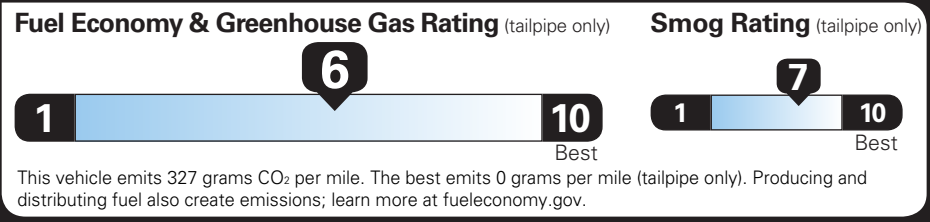

EPA DOT Fuel Economy and Environment

Gasoline Vehicle

Fuel Economy EQUINOX AWD

27 MPG Small SUVs range from 14 to 129 MPG. The best vehicle rates 142 MPGe.

25 city **30** highway

3.7 gallons per 100 miles

You save $0 in fuel costs over 5 years compared to the average new vehicle.

Annual fuel cost $1,300