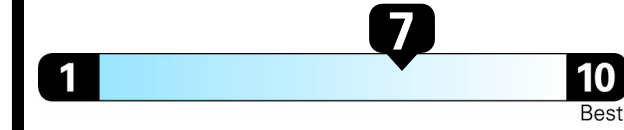

PACKAGES/OPTIONS

- White Silver Metallic Exterior
- Titan Black & Palladium Gray Interior
- Monster Mats® (set of 4) w/ Trunk Liner & CarGo Blocks
- Roadside Assistance Kit
- 6-Speed Automatic Transmission

No Charge
No Charge
$235.00
$85.00
No Charge

Destination Charge **$850.00**

Total Price: $20,815.00

Fuel, license, title fees, taxes and dealer-installed accessories are not included.

PARTS CONTENT INFORMATION

FOR VEHICLES IN THIS CARLINE:	FOR THIS VEHICLE:
U.S./CANADIAN	FINAL ASSEMBLY POINT:
PARTS CONTENT: 11%	PUEBLA, MEXICO
MAJOR SOURCES OF FOREIGN	COUNTRY OF ORIGIN:
PARTS CONTENT:	ENGINE: GERMANY
MEXICO: 35%	TRANSMISSION: JAPAN
GERMANY: 22%	

NOTE: PARTS CONTENT DOES NOT INCLUDE FINAL ASSEMBLY, DISTRIBUTION OR OTHER NON-PARTS COSTS.

Fuel Economy and Environment

Gasoline Vehicle

Fuel Economy

32 MPG

combined city/hwy

28

city

38

highway

3.1 gallons per 100 miles

Compact Cars range from 14 to 107 MPG. The best vehicle rates 136 MPGe.

You save $1,250

in fuel costs over 5 years compared to the average new vehicle.

Annual fuel cost $1,100

Fuel Economy & Greenhouse Gas Rating (tailpipe only)