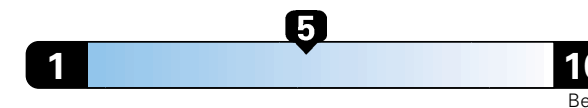

ALFA ROMEO STELVIO TI AWD

2021 MODEL YEAR

THIS VEHICLE IS MANUFACTURED TO MEET SPECIFIC UNITED STATES REQUIREMENTS. THIS VEHICLE IS NOT MANUFACTURED FOR SALE OR REGISTRATION OUTSIDE OF THE UNITED STATES.

MANUFACTURER'S SUGGESTED RETAIL PRICE OF THIS MODEL INCLUDING DEALER PREPARATION

Base Price: $47,600

ALFA STELVIO TI AWD

Exterior Color: Alfa Rosso (Red) Exterior Color

Interior Color: Black Interior Color

Interior: Leather Seats

Engine: 2.0L 280HP I4 DI Turbo Engine

Transmission: 8-Speed Automatic 8HP50 Transmission

STANDARD EQUIPMENT (UNLESS REPLACED BY OPTIONAL EQUIPMENT)

FUNCTIONAL/SAFETY FEATURES

- Supplemental Front Seat-Mounted Side Air Bags
- LATCH-Ready Child-Seat Anchor System
- Full-Speed Forward-Collision Warning Plus
- Rear Back-Up Camera
- Front and Rear Park-Assist Sensors
- Remote Keyless-Entry
- Push-Button Start
- Remote-Start System
- Stop - Start System
- Power Folding Heated Mirrors
- Rain-Sensitive Windshield Wipers
- Heated Washer-Nozzles
- Power Liftgate
- Tire Service Kit
- Universal Garage-Door Opener
- Carbon Fiber Drive Shaft
- Alfa DNA Drive-Mode System

INTERIOR FEATURES

- Apple CarPlay®
- Google Android Auto™
- SiriusXM® with 6-Month Radio Sub Call 800-643-2112
- 8.8-Inch AM / FM / HD Radio with Navigation
- 8.8-Inch Multi-Touch Display
- Cluster 7.0-Inch TFT Color Display
- 8-Speaker Audio System
- USB Media Input Hub with Auxiliary
- 2nd-Row Dual Charge-Only USB Port
- Dark Gray Oak Wood Interior Trim
- Leather-Wrapped Shift Knob
- Leather-Wrapped Steering Wheel
- Steering-Wheel-Mounted Audio Controls
- Heated Steering Wheel
- Heated Front Seats
- Driver-Seat Memory Function
- Alfa Romeo Bright Door Sills

EXTERIOR FEATURES