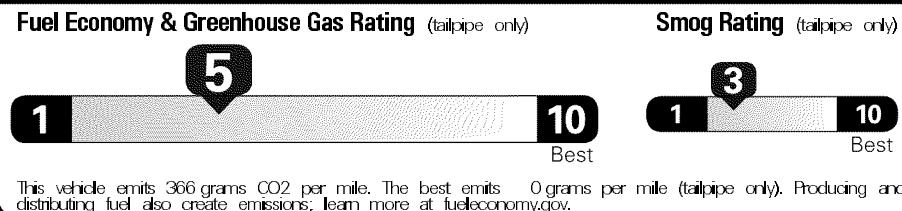

Actual results will vary for many reasons, including driving conditions and how you drive and maintain your vehicle. The average new vehicle gets 27 MPG and costs $6,750 to fuel over 5 years. Cost estimates are based on 15,000 miles per year at $2.40 per gallon. MPGe is miles per gasoline gallon equivalent. Vehicle emissions are a significant cause of climate change and smog.

fueleconomy.gov

Calculate personalized estimates and compare vehicles

SUB-TOTAL $45,064.00
DELIVERY, PROCESSING AND HANDLING FEE 995.00
TOTAL $46,059.00

GOVERNMENT 5-STAR SAFETY RATINGS

Overall Vehicle Score ★★★★★
Based on the combined ratings of frontal, side and rollover. Should ONLY be compared to other vehicles of similar size and weight.

Frontal Crash Driver Passenger ★★★★★
Based on the risk of injury in a frontal impact. Should ONLY be compared to other vehicles of similar size and weight.

Side Crash Front seat Rear seat ★★★★★
Based on the risk of injury in a side impact.

Rollover ★★★★★
Based on the risk of rollover in a single-vehicle crash.

Star ratings range from 1 to 5 stars (★★★★★) with 5 being the highest.
Source: National Highway Traffic Safety Administration (NHTSA)
www.safercar.gov or 1-888-327-4236

APPLICABLE FEDERAL TAXES NOT INCLUDED

Manufacturer's suggested retail price includes manufacturer's recommended pre-delivery service.

License and title fees, state, local and applicable federal taxes, and dealer installed options and accessories are not included in the manufacturer's suggested retail price.

LEXUS NEW VEHICLE LIMITED WARRANTY
Limited warranty coverage highlights include
^ 4YR / 50000 mile basic coverage
^ 6YR / 70000 mile powertrain coverage
^ 6YR / Unlimited mile corrosion perforation warranty

See your Warranty and Services Guide for details.

LEXUS IS PLEASED TO OFFER THE FOLLOWING OWNER SUPPORT PACKAGE WITH EACH NEW LEXUS
^ 24 hour, 365 day/yr. roadside assistance plan
^ Complimentary 1st and 2nd scheduled maintenance services
^ Lodging for emergency breakdown 100 miles from home

An extended service contract may be available for this vehicle. Ask dealer for details

718 25P L284