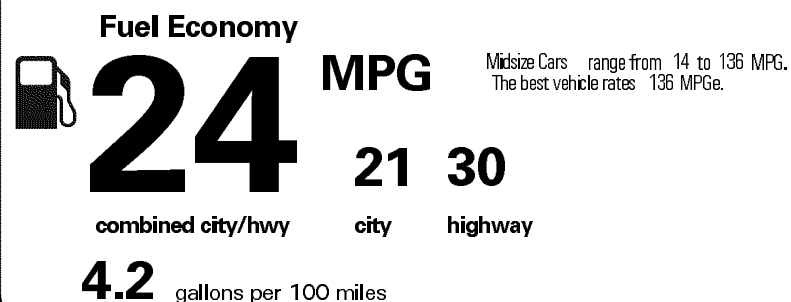

MANUFACTURER'S SUGGESTED RETAIL PRICE

- ** Blind Spot Monitor w/Rear Cross Traffic Alert 500.00
- ** 17" Split 10-Spoke Machined Finish Wheels 40.00
- ** Twin projector Bi-LED headlamps 515.00
- ** Power Rear Sunshade 210.00
- ** Luxury Package: Embossed Leather-Trimmed Interior Heated & Ventilated Front Seats, Pwr Tilt & Telescopic Steering Whl, Wood Interior Trim, Lexus Memory Sys for Driver's Seat, Outside Mirrors & Steering Whl, Remote Keyless Entry-Linked Memory 1,670.00
- ** Navigation Package: Navigation System with Color Multimedia Display, Remote Touch, Lexus Enform Destination Assist (1-yr trial subscription included) & Lexus Enform App Suite (Complimentary) 1,495.00
- ** One-Touch Power Trunk 400.00
- ** Intuitive Parking Assist 500.00
- ** Heated Wood & Leather Trimmed Steering Wheel 450.00
- ** Trunk Mat/Cargo Net/Whl Locks/Rr Bumper App/Glove 334.00

\$38,950.00

Not Original - Copy

Created on 2018-05-10 08:15:16 (UTC)

EPA DOT Fuel Economy and Environment

Gasoline Vehicle

You spend \$750 more in fuel costs over 5 years compared to the average new vehicle.