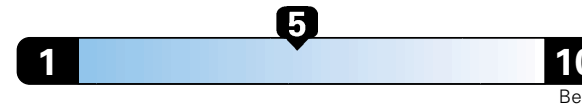

ALFA ROMEO STELVIO AWD

2018 MODEL YEAR

THIS VEHICLE IS MANUFACTURED TO MEET SPECIFIC UNITED STATES REQUIREMENTS. THIS VEHICLE IS NOT MANUFACTURED FOR SALE OR REGISTRATION OUTSIDE OF THE UNITED STATES.

MANUFACTURER'S SUGGESTED RETAIL PRICE OF THIS MODEL INCLUDING DEALER PREPARATION

Base Price: **$41,995**

ALFA STELVIO AWD

Exterior Color: Basalto Brown Metallic Exterior Paint

Interior Color: Black / Chocolate Interior Colors

Interior: Leather Seats

Engine: 2.0L I4 Direct Injection Turbo Engine

Transmission: 8-Speed Automatic Transmission

STANDARD EQUIPMENT (UNLESS REPLACED BY OPTIONAL EQUIPMENT)

FUNCTIONAL/SAFETY FEATURES

Supplemental Front Seat-Mounted Side Airbags

LATCH Ready Child Seat Anchor System

Rear Parking Assist Sensors

Rear Back-Up Camera

Remote Keyless Entry

Pushbutton Start

Remote Start System

Stop-Start Systems

Alfa DNA Drive Mode System

Carbon Fiber Drive Shaft

Cruise Control

Power Folding Heated Mirrors

Rain Sensitive Windshield Wipers

Power Liftgate with Remote Liftgate Release

Hill Descent Control

Engine Cover with Alfa Romeo Script

INTERIOR FEATURES

6.5-Inch AM / FM Radio with Bluetooth®

Cluster 7.0-Inch TFT Color Display

8 Speaker Audio System

12V Center Console Power Outlet

Media Input Hub with Aux

Dual Rear Charge USB Ports

Leather-Wrapped Flat Bottom Steering Wheel

Steering Wheel Mounted Audio Controls

Ambient Lighting Package

Auto-Dimming Rear View Mirror with Microphone

A/C Auto Temperature Control w/Dual Zone Control

Driver Side Instrument Panel Storage Bin

Power 6-Way Driver Seat

Power 6-Way Front Passenger Seat

Power 4-Way Driver Lumbar Adjust

Power 4-Way Passenger Lumbar Adjust

Cargo Compartment Cover

EXTERIOR FEATURES

18-Inch x 8.0-Inch 5-Spoke Aluminum Wheels

235/60R18 All Season Tires