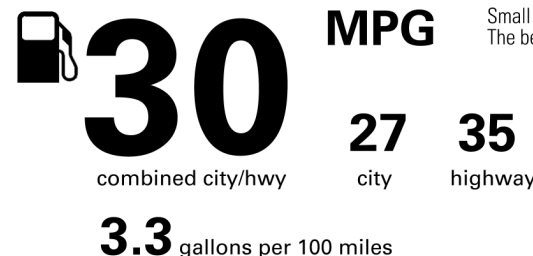

Fuel Economy

You save

$500
in fuel costs over 5 years compared to the average new vehicle.

Annual fuel cost

$1,200