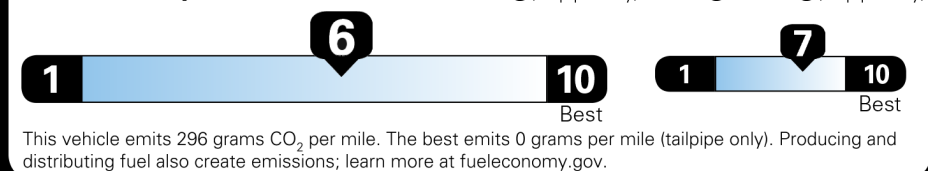

Not Original - Copy
 Created: 12-22 03:22:46 (UTC)

EPA DOT Fuel Economy and Environment

Gasoline Vehicle

Fuel Economy

You save

\$500
 in fuel costs over 5 years compared to the average new vehicle.

Annual fuel cost

\$1,200

Fuel Economy & Greenhouse Gas Rating (tailpipe only) **Smog Rating** (tailpipe only)

Actual results will vary for many reasons, including driving conditions and how you drive and maintain your vehicle. The average new vehicle gets 27 MPG and costs \$6,500 to fuel over 5 years. Cost estimates are based on 15,000 miles per year at \$2.35 per gallon. MPGe is miles per gasoline gallon equivalent. Vehicle emissions are a significant cause of climate change and smog.