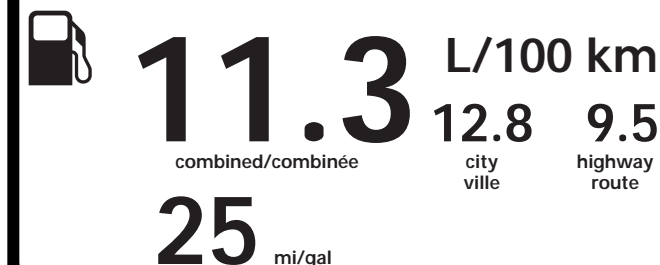

Canada

ENERGUIDE

Gasoline Vehicle
Véhicule à essence

Fuel Consumption / Consommation de carburant

Annual fuel cost
for an annual distance of 20,000 km, and an average fuel price of \$1.09 per litre

\$ 2 463