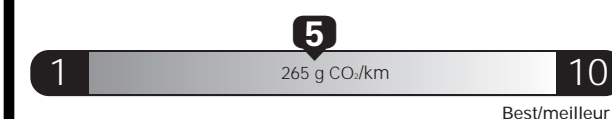

Annual fuel cost
for an annual distance of 20,000 km, and an average fuel price of $1.09 per litre

$ 2 463

Coût annuel en carburant
pour une distance annuelle de 20 000 km, et un prix moyen du carburant de 1,09 $ par litre

Standard SUVs range from /
Les VUS ordinaires
font entre

8.4 - 18.5 L/100 km

L_e is gasoline litre equivalent
L_e signifie litre équivalent d'essence

Carbon Dioxide Rating / Indice de dioxyde de carbone