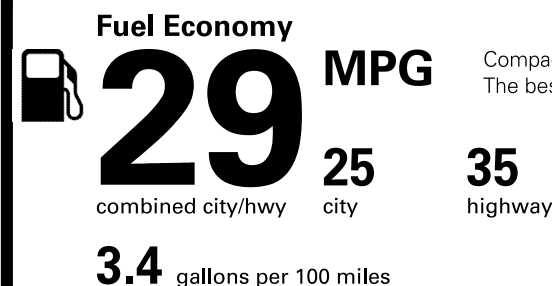

DRIVER CARE PACKAGE

WARRANTY INFORMATION

1. Volkswagen New Vehicle Limited Warranty
     - 3 years/36,000 miles (whichever occurs first)
   - Powertrain Limited Warranty
     - 5 years/60,000 miles (whichever occurs first)
   - Limited Warranty against Corrosion Perforation
     - 12 years/120,000 miles (whichever occurs first)
2. Please ask your dealer for a copy of the Volkswagen warranty booklet for details.
- 24-HOUR ROADSIDE ASSISTANCE
4. * 3 years/36,000 miles (whichever occurs first)
5. (Towing, Jump Starts, Tire Changes, Out of Fuel, and Lock-Out) Provided by a third party supplier

PACKAGES/OPTIONS

- Black Exterior
- Titan Black Cloth Interior
- 6-Speed Automatic Transmission

No Charge
No Charge
No Charge

Destination Charge **$820.00**

Total Price: $21,815.00

Fuel, license, title fees, taxes and dealer-installed accessories are not included.

PARTS CONTENT INFORMATION

FOR VEHICLES IN THIS CARLINE:	FOR THIS VEHICLE:
U.S./CANADIAN	FINAL ASSEMBLY POINT:
PARTS CONTENT: 7%	PUEBLA, MEXICO
MAJOR SOURCES OF FOREIGN	COUNTRY OF ORIGIN:
PARTS CONTENT:	ENGINE: MEXICO
MEXICO: 44%	TRANSMISSION: JAPAN

NOTE: PARTS CONTENT DOES NOT INCLUDE FINAL ASSEMBLY, DISTRIBUTION OR OTHER NON-PARTS COSTS.

EPA DOT Fuel Economy and Environment

Gasoline Vehicle

Compact Cars range from 14 to 116 MPG. The best vehicle rates 119 MPGe.

You save $750

in fuel costs over 5 years compared to the average new vehicle.

Annual fuel cost $1,250