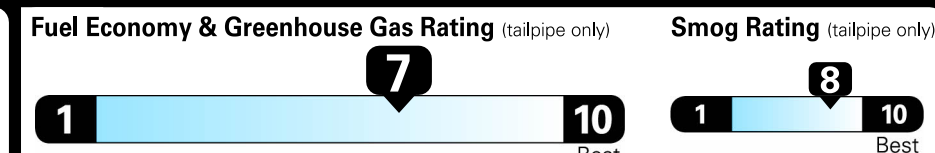

This vehicle emits 309 grams of CO₂ per mile. The best emits 0 grams per mile (tailpipe only). Producing and distributing fuel also create emissions; learn more at fueleconomy.gov.

Actual results will vary for many reasons, including driving conditions and how you drive and maintain your vehicle. The average new vehicle gets 26 MPG and costs $7,000 to fuel over 5 years. Cost estimates are based on 15,000 miles per year at $2.45 per gallon. MPGe is miles per gasoline gallon equivalent. Vehicle emissions are a significant cause of climate change and smog.

fueleconomy.gov

Calculate personalized estimates and compare vehicles

Smartphone OR Code™

GOVERNMENT 5-STAR SAFETY RATINGS

Overall Vehicle Score ★★★★★

Based on the combined ratings of frontal, side and rollover. Should ONLY be compared to other vehicles of similar size and weight.

Frontal Crash	Driver	★★★★★
	Passenger	★★★★★

Based on the risk of injury in a frontal impact. Should ONLY be compared to other vehicles of similar size and weight.

Side Crash	Front Seat	★★★★★
	Rear Seat	★★★★★

Based on the risk of injury in a side impact.

Rollover ★★★★★

Based on the risk of rollover in a single-vehicle crash.

Star ratings range from 1 to 5 stars (★★★★★) with 5 being the highest.

Source: National Highway Traffic Safety Administration (NHTSA).

www.safercar.gov or 1-888-327-4236

Who better to get you into a Volkswagen than us? **Volkswagen Credit**

Disclaimer: The Monroney describes the vehicle features when the vehicle was first sold/leased to the customer and that as of the present day the actual features on the vehicle might differ from the ones listed on the Monroney label. The Monroney label is for view only purposes and must not be used to paste on the vehicle as a Monroney sticker for resale.