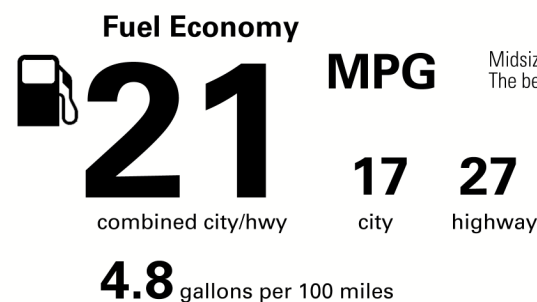

Not Original - Copy

Created on 2021-05-21 15:23:36 (UTC)

EPA DOT Fuel Economy and Environment

Gasoline Vehicle

Midsized Cars range from 14 to 142 MPG. The best vehicle rates 141 MPGe.

You spend \$4,000 more in fuel costs over 5 years compared to the average new vehicle.

Annual fuel cost \$2,300

Actual results will vary for many reasons, including driving conditions and how you drive and maintain your vehicle. The average new vehicle gets 27 MPG and costs \$7,500 to fuel over 5 years. Cost estimates are based on 15,000 miles per year at \$3.25 per gallon. MPGe is miles per gasoline gallon equivalent. Vehicle emissions are a significant cause of climate change and smog.