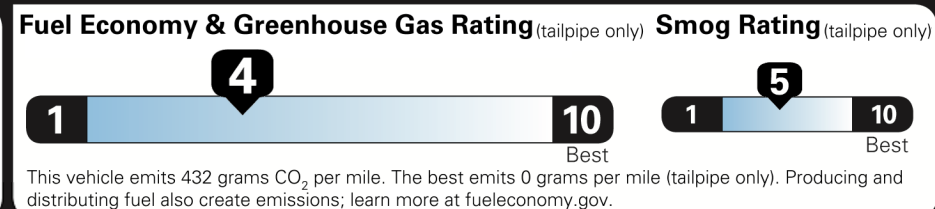

Actual results will vary for many reasons, including driving conditions and how you drive and maintain your vehicle. The average new vehicle gets 27 MPG and costs $7,500 to fuel over 5 years. Cost estimates are based on 15,000 miles per year at $3.25 per gallon. MPGe is miles per gasoline gallon equivalent. Vehicle emissions are a significant cause of climate change and smog.

fueleconomy.gov
Calculate personalized estimates and compare vehicles

GOVERNMENT 5-STAR SAFETY RATINGS

This vehicle has not been rated by the government for overall vehicle score, frontal crash, side crash or rollover risk.

Star ratings range from 1 to 5 stars (★★★★★) with 5 being the highest.

Source: National Highway Traffic Safety Administration (NHTSA)

www.safercar.gov or 1-888-327-4236

SUB-TOTAL	$80,465.00
DELIVERY, PROCESSING AND HANDLING FEE	1,025.00
TOTAL	$81,490.00

APPLICABLE FEDERAL TAXES NOT INCLUDED

Manufacturer's suggested retail price includes manufacturer's recommended pre-delivery service.
License and title fees, state, local and applicable federal taxes, and dealer installed options and accessories are not included in the manufacturer's suggested retail price.
LEXUS NEW VEHICLE LIMITED WARRANTY * 4YR / 50000 mile basic coverage * 6YR / 70000 mile powertrain coverage * 6YR / Unlimited mile corrosion perforation warranty
See your Warranty and Services Guide for details.
LEXUS IS PLEASED TO OFFER THE FOLLOWING OWNER SUPPORT PACKAGE WITH EACH NEW LEXUS * 24 hour, 365 day/yr. roadside assistance plan * Complimentary 1st and 2nd scheduled maintenance services * Lodging for emergency breakdown 100 miles from home
An extended service contract may be available for this vehicle. Ask dealer for details

LML1E2N0S0F0W0

141A00 351 DL33   8473 L078