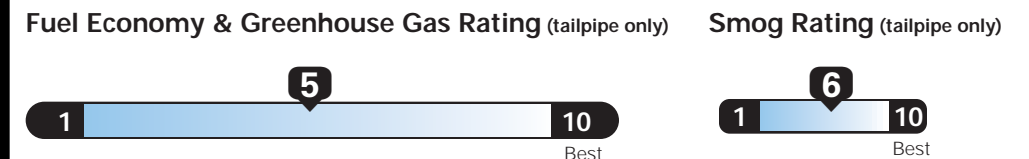

MANUFACTURER'S SUGGESTED RETAIL PRICE OF THIS MODEL INCLUDING DEALER PREPARATION

Base Price: \$23,395

JEEP RENEGADE LATITUDE 4X4
Exterior Color: Carbon Black Metallic
Interior Color: Black Interior Color
Interior: Deluxe Cloth High-Back Bucket Seats
Engine: 2.4-Liter I4 MultiAir® Engine
Transmission: 9-Speed 948TE Automatic Transmission

For more information visit: www.jeep.com
or call 1-877-IAM-JEEP

FCA US LLC

EPA DOT Fuel Economy and Environment

Gasoline Vehicle

Fuel Economy
24 MPG
combined city/hwy
21 city
29 highway
4.2 gallons per 100 miles

Small SUV 4WD range from 18 to 33 MPG. The best vehicle rates 119 MPGe.

You spend \$500
more in fuel costs over 5 years compared to the average new vehicle.

Annual fuel COST \$1,900

This vehicle emits 368 grams CO2 per mile. The best emits 0 grams per mile (tailpipe only). Producing and distributing fuel also creates emissions; learn more at fuel economy.gov