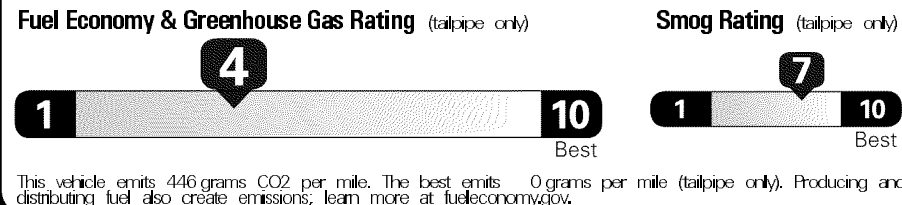

MANUFACTURER'S SUGGESTED RETAIL PRICE $34,905.00

OPTIONAL EQUIPMENT

FE	50 State Emissions	
TO	V6 Tow Package:	650.00
	Class IV Towing Receiver Hitch, ATF Cooler (Not Available On Manual Transmission), Engine Oil Cooler, Power Steering Cooler, 130-Amp Alternator, 4 & 7-Pin Connector w/Converter, and Trailer-Sway Control (TSC)	
2T.	All-Weather Floor Liners/Door Sill	228.00
E5.	Exhaust Tip	90.00
MF.	Mudguards	129.00
WI.	Spare Tire Lock	75.00
WL.	Wheel Locks (Alloy)	80.00

Original - Copy

Created on 2017-07-15 05:20:43 (UTC)

EPA DOT Fuel Economy and Environment

Gasoline Vehicle

Fuel Economy

20 MPG Small Pickups range from 17 to 25 MPG. The best vehicle rates 119 MPGe.

18 23
combined city/hwy city highway

5.0 gallons per 100 miles

You spend $ 2,250

more in fuel costs over 5 years compared to the average new vehicle.

Annual fuel cost $ 1,850

Actual results will vary for many reasons, including driving conditions and how you drive and maintain your vehicle. The average new vehicle gets 26 MPG and costs $7,000 to fuel over 5 years. Cost estimates are based on 15,000 miles per year at $2.45 per gallon. MPGe is miles per gasoline gallon equivalent. Vehicle emissions are a significant cause of climate change and smog.

fuelconomy.gov
Calculate personalized estimates and compare vehicles

DELIVERY, PROCESSING AND HANDLING FEE 960.00

TOTAL $37,117.00

The New Vehicle Limited Warranty provides 3-year/36,000 mile basic coverage, 5-year/60,000 mile powertrain coverage, plus 5-year/unlimited mile corrosion perforation coverage. See Warranty and Maintenance Guide for details. An extended service contract may be available for the vehicle. Ask dealer for details. Manufacturer's suggested retail price includes manufacturer's recommended pre-delivery service. Gasoline, license and title fees, applicable federal, state and local taxes and dealer and distributor installed options and accessories are not included in the manufacturer's suggested retail price.

ToyotaCare, which covers normal factory scheduled maintenance for two years or 25,000 miles, whichever occurs first, is included as part of the sales price of the vehicle for qualifying buyers. See participating dealer for eligibility and coverage details.

Delivered by Truck to: 44016
WHITE RIVER TOYOTA
303 SYKES MOUNTAIN AVENUE
P.O. BOX 1280
WHITE RVR JCTN VT05001