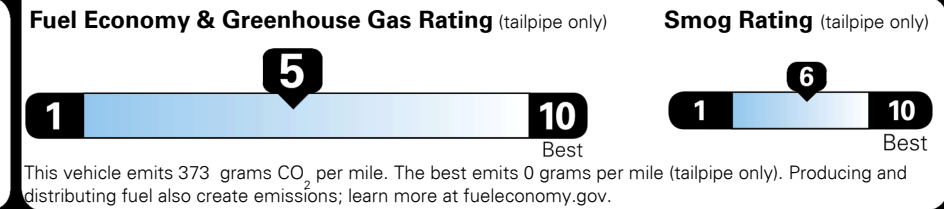

2024 G70 RWD 2.5T

THE GENESIS EXPERIENCE

- 3 Yr / 36K Complimentary Maintenance
- 3 Yr / 36K Complimentary Service Valet *
- 3 Yr Complimentary Map Care
- Complimentary Genesis Connected Services *
- * Exclusions may apply, see retailer for details

Manufacturer's Suggested Retail Price: $41,500.00

ADDED FEATURES:

- *VIK BLACK(PH3) Paint $650.00

SOLD TO: NL703
GENESIS OF ATLANTA
5785 PEACHTREE INDUSTRIAL BLVD
ATLANTA GA 30341

SHIPPED TO: EN550
ALAMO/NATIONAL RENT A CAR
3720 SOUTH 26TH AVENUE
DALLAS TX 75261

VIN: KMTG34SC4RU142217	EXTERIOR COLOR: VIK BLACK	INTERIOR/SEAT COLOR: OBSIDIAN BLACK/OBSIDIAN
MODEL: R0422R45	PORT OF ENTRY: NC	TRANSPORT: TRUCK
EMISSIONS: This vehicle is certified to meet emission requirements in all 50 states		ACCESSORY WEIGHT: 6 lbs./ 3 kgs.

Inland Freight & Handling : $1,250.00

TOTAL PRICE: $43,400.00

EPA DOT Fuel Economy and Environment

Gasoline Vehicle

Fuel Economy

24 MPG
combined city/hwy

21 MPG
city

29 MPG
highway

4.2 gallons per 100 miles

Compact Cars range from 17 to 105 MPG. The best vehicle rates 140 MPGe.

You spend $3,750
more in fuel costs over 5 years compared to the average new vehicle.

Annual fuel cost $2,700

Actual results will vary for many reasons, including driving conditions and how you drive and maintain your vehicle. The average new vehicle gets 28 MPG and costs $9,750 to fuel over 5 years. Cost estimates are based on 15,000 miles per year at $ 4.30 per gallon. MPGe is miles per gasoline gallon equivalent. Vehicle emissions are a significant cause of climate change and smog.

fueleconomy.gov

Calculate personalized estimates and compare vehicles

GOVERNMENT 5-STAR SAFETY RATINGS

This vehicle has not been rated by the government for overall vehicle score, frontal crash, side crash or rollover risk.

Source: National Highway Traffic Safety Administration (NHTSA).
www.safercar.gov or 1-888-327-4236

Manufacturer's suggested retail price includes manufacturer's recommended pre-delivery service. Gasoline license and title fees state and local taxes and dealer installed options and accessories are not included in the manufacturer's suggested retail price. This label has been affixed to this vehicle by Genesis Motor America, pursuant to the requirements of 15 U.S.C. 1231 et seq. which prohibits its removal or alteration prior to delivery to the ultimate purchaser.

PARTS CONTENT INFORMATION

FOR VEHICLES IN THIS CARLINE: U.S./CANADIAN PARTS CONTENT: 2 %

MAJOR SOURCES OF FOREIGN PARTS CONTENT: KOREA: 80 %

FOR THIS VEHICLE: FINAL ASSEMBLY POINT: ULSAN, KOREA

COUNTRY OF ORIGIN:

ENGINE: KOREA TRANSMISSION: KOREA

Note: Parts content does not include final assembly, distribution, or other non-parts costs.