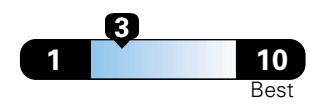

3.7 gallons per 100 miles

You spend
\$1,000
in fuel costs
over 5 years
compared to the
average new vehicle.

Annual fuel cost
\$1,550

Fuel Economy & Greenhouse Gas Rating (tailpipe only)

Smog Rating (tailpipe only)