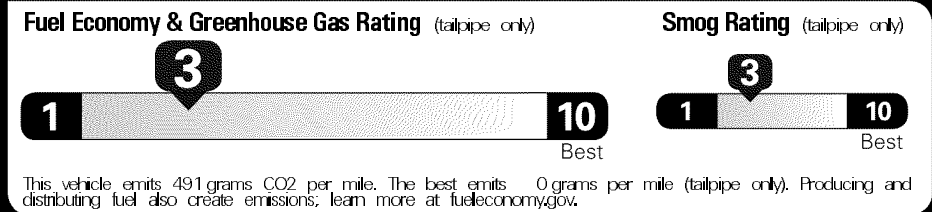

MANUFACTURER'S SUGGESTED RETAIL PRICE $39,995.00

OPTIONAL EQUIPMENT

FE	50 State Emissions	
KD	Kinetic Dynamic Suspension System (KDSS)	1,750.00
KH	Running Boards	345.00
MR	Power Tilt/Slide Moonroof w/Sunshade	850.00
QD	Keep It Wild Savings	-750.00
81.	Wilderness Package	454.00
D5.	Door Edge Guard	79.00
DK.	Preferred Owner's Portfolio	
E5.	Exhaust Tip	90.00

Original - Copy

EPA DOT Fuel Economy and Environment

Gasoline Vehicle

Fuel Economy

18 MPG
Standard SUVs range from 13 to 93 MPG. The best vehicle rates 136 MPG.

17 20
combined city/hwy city highway

5.6 gallons per 100 miles

You spend $3,500
more in fuel costs over 5 years compared to the average new vehicle.

Annual fuel cost $2,100

Actual results will vary for many reasons, including driving conditions and how you drive and maintain your vehicle. The average new vehicle gets 27 MPG and costs $7,000 to fuel over 5 years. Cost estimates are based on 15,000 miles per year at $2.55 per gallon. MPGe is miles per gasoline gallon equivalent. Vehicle emissions are a significant cause of climate change and smog.

fueleconomy.gov
Calculate personalized estimates and compare vehicles

DELIVERY, PROCESSING AND HANDLING FEE 1,095.00

TOTAL $43,908.00

The New Vehicle Limited Warranty provides 3-year/36,000 mile basic coverage, 5-year/60,000 mile powertrain coverage, plus 5-year/unlimited mile corrosion perforation coverage. See Warranty and Maintenance Guide for details. An extended service contract may be available for the vehicle. Ask dealer for details. Manufacturer's suggested retail price includes manufacturer's recommended pre-delivery service. Gasoline, license and title fees, applicable federal, state and local taxes and dealer and distributor installed options and accessories are not included in the manufacturer's suggested retail price. ToyotaCare, which covers normal factory scheduled maintenance for two years or 25,000 miles, whichever occurs first, is included as part of the sales price of the vehicle for qualifying buyers. See participating dealer for eligibility and coverage details.

Delivered by Truck to: 37152
SLOANE TOY/PHILADELPHIA
1546 COTTMAN AVENUE
PHILADELPHIA PA19111