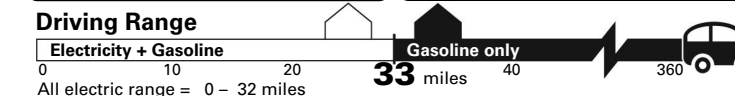

Annual fuel cost
$1,350

Fuel Economy & Greenhouse Gas Rating (tailpipe only)