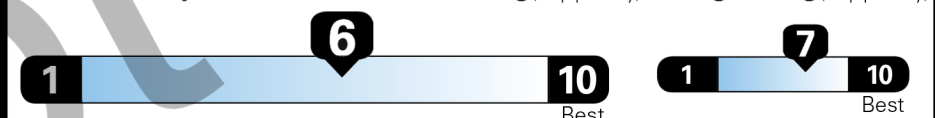

This vehicle emits 280 grams CO₂ per mile. The best emits 0 grams per mile (tailpipe only). Producing and distributing fuel also create emissions; learn more at fueleconomy.gov.

Actual results will vary for many reasons, including driving conditions and how you drive and maintain your vehicle. The average new vehicle gets 28 MPG and costs $8,000 to fuel over 5 years. Cost estimates are based on 15,000 miles per year at $2.95 per gallon. MPGe is miles per gasoline gallon equivalent. Vehicle emissions are a significant cause of climate change and smog.

fueleconomy.gov
Calculate personalized estimates and compare vehicles

MANUFACTURER'S SUGGESTED RETAIL PRICE[†] **$27,485.00**

[†]Manufacturer's suggested retail price excludes delivery processing and handling fees, license and title fees, applicable federal, state and local taxes, and dealer and distributor options and accessories.

TOTAL DISTRIBUTOR'S OPTIONS $ 0.00
DELIVERY, PROCESSING AND HANDLING FEE 1,095.00
DESTINATION FUEL SURCHARGE 0.00
TOTAL $ 28,580.00

DEALER NAME/ADDRESS: 09163 DELIVERED BY TRUCK TO: 39947

HEADQUARTER TOYOTA 5895 N.W. 167TH STREET MIAMI, FL 33015
VANGUARD PDI 3000 AVIATION WAY WEST COLUMBIA,, SC 29170

C125