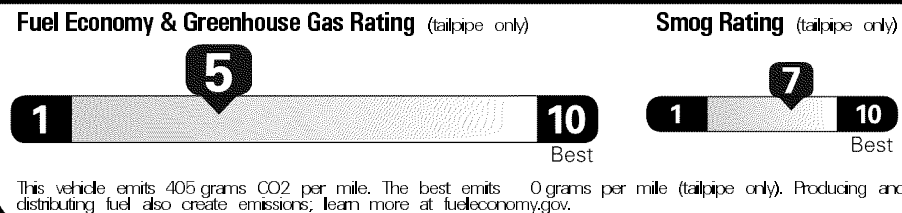

You spend $1,250 more in fuel costs over 5 years compared to the average new vehicle.

Annual fuel cost $1,650