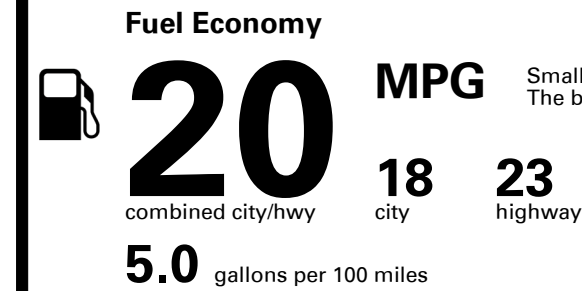

EMISSIONS:
 This vehicle is certified to meet emission requirements in all 50 states

Inland Freight & Handling : \$1,045.00

TOTAL PRICE: \$68,125.00

EPA DOT Fuel Economy and Environment

Gasoline Vehicle

Small SUVs range from 14 to 129 MPG. The best vehicle rates 142 MPGe.

You spend \$4,500
 more in fuel costs over 5 years compared to the average new vehicle.

Annual fuel cost \$2,200

Fuel Economy & Greenhouse Gas Rating (tailpipe only)

Smog Rating (tailpipe only)

This vehicle emits 448 grams CO₂ per mile. The best emits 0 grams per mile (tailpipe only). Producing and distributing fuel also create emissions; learn more at fueleconomy.gov.