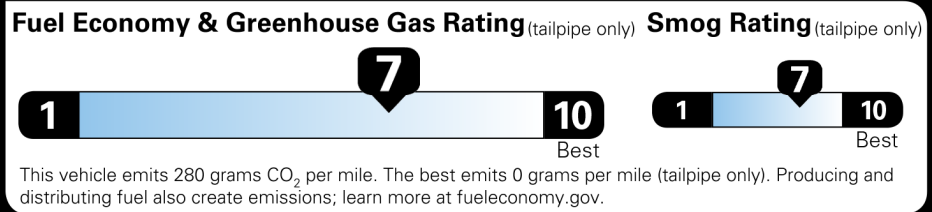

Actual results will vary for many reasons, including driving conditions and how you drive and maintain your vehicle. The average new vehicle gets 27 MPG and costs $6,500 to fuel over 5 years. Cost estimates are based on 15,000 miles per year at $2.35 per gallon. MPGe is miles per gasoline gallon equivalent. Vehicle emissions are a significant cause of climate change and smog.

fuel economy.gov
Calculate personalized estimates and compare vehicles

DELIVERY, PROCESSING AND HANDLING FEE 1,025.00

TOTAL $28,410.00

The New Vehicle Limited Warranty provides 3-year/36,000 mile basic coverage, 5-year/60,000 mile powertrain coverage, plus 5-year/unlimited mile corrosion perforation coverage. See Warranty and Maintenance Guide for details. An extended service contract may be available for the vehicle. Ask dealer for details. Manufacturer's suggested retail price includes manufacturer's recommended pre-delivery service. Gasoline, license and title fees, applicable federal, state and local taxes and dealer and distributor installed options and accessories are not included in the manufacturer's suggested retail price. ToyotaCare, which covers normal factory scheduled maintenance for two years or 25,000 miles, whichever occurs first, is included as part of the sales price of the vehicle for qualifying buyers. See participating dealer for eligibility and coverage details.

Dealer Name / Address: 42095
FRED HAAS TOYOTA WORLD
20400 INTERSTATE 45 NORTH
SPRING TX77373

Delivered by Truck to: 12696
ERAC
12055 S. CICERO AVE
ALSIP IL60803

TML2E2N1S0F0W0