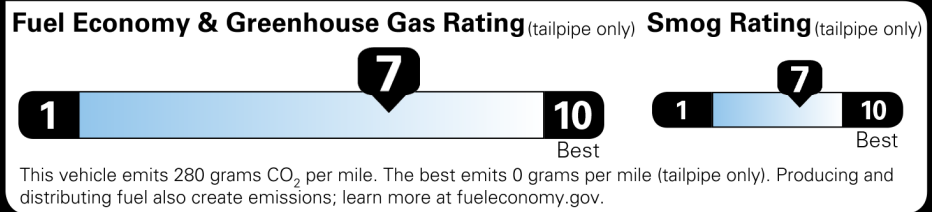

Actual results will vary for many reasons, including driving conditions and how you drive and maintain your vehicle. The average new vehicle gets 27 MPG and costs $6,500 to fuel over 5 years. Cost estimates are based on 15,000 miles per year at $2.35 per gallon. MPGe is miles per gasoline gallon equivalent. Vehicle emissions are a significant cause of climate change and smog.

fueleconomy.gov
Calculate personalized estimates and compare vehicles

DELIVERY, PROCESSING AND HANDLING FEE 1,025.00

TOTAL $27,960.00

The New Vehicle Limited Warranty provides 3-year/36,000 mile basic coverage, 5-year/60,000 mile powertrain coverage, plus 5-year/unlimited mile corrosion perforation coverage. See Warranty and Maintenance Guide for details. An extended service contract may be available for the vehicle. Ask dealer for details. Manufacturer's suggested retail price includes manufacturer's recommended pre-delivery service. Gasoline, license and title fees, applicable federal, state and local taxes and dealer and distributor installed options and accessories are not included in the manufacturer's suggested retail price.

ToyotaCare, which covers normal factory scheduled maintenance for two years or 25,000 miles, whichever occurs first, is included as part of the sales price of the vehicle for qualifying buyers. See participating dealer for eligibility and coverage details.

Dealer Name / Address: 09163
HEADQUARTER TOYOTA
5895 N.W. 167TH STREET
HIALEAH FL33015

Delivered by Truck to: 54829
ENTERPRISE RAC SACRAMENTO
6320 MCNAIR CIRCLE
SACRAMENTO CA95837

TML2E2N1S0F0W0

Not Original - Copy
Created: 2022-06-08 06:55:29 (UTC)