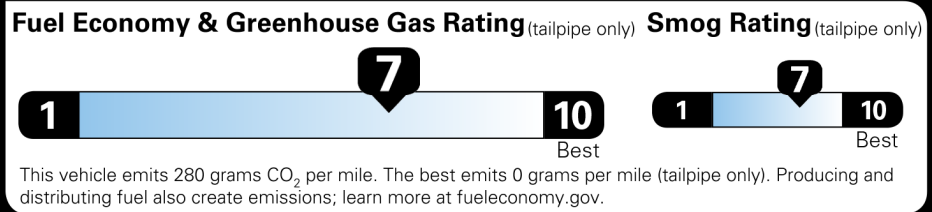

Actual results will vary for many reasons, including driving conditions and how you drive and maintain your vehicle. The average new vehicle gets 27 MPG and costs $6,500 to fuel over 5 years. Cost estimates are based on 15,000 miles per year at $2.35 per gallon. MPGe is miles per gasoline gallon equivalent. Vehicle emissions are a significant cause of climate change and smog.

fueleconomy.gov
Calculate personalized estimates and compare vehicles

DELIVERY, PROCESSING AND HANDLING FEE 1,025.00

TOTAL $27,960.00

The New Vehicle Limited Warranty provides 3-year/36,000 mile basic coverage, 5-year/60,000 mile powertrain coverage, plus 5-year/unlimited mile corrosion perforation coverage. See Warranty and Maintenance Guide for details. An extended service contract may be available for the vehicle. Ask dealer for details. Manufacturer's suggested retail price includes manufacturer's recommended pre-delivery service. Gasoline, license and title fees, applicable federal, state and local taxes and dealer and distributor installed options and accessories are not included in the manufacturer's suggested retail price.

ToyotaCare, which covers normal factory scheduled maintenance for two years or 25,000 miles, whichever occurs first, is included as part of the sales price of the vehicle for qualifying buyers. See participating dealer for eligibility and coverage details.

Dealer Name / Address: 09163
HEADQUARTER TOYOTA
5895 N.W. 167TH STREET
HIALEAH FL33015

Delivered by Truck to: 54829
ENTERPRISE RAC SACRAMENTO
6320 MCNAIR CIRCLE
SACRAMENTO CA95837

TML2E2N1S0F0W0