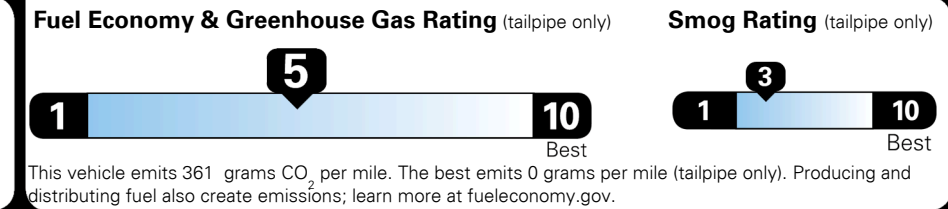

2023 G70 RWD 2.0T

THE GENESIS EXPERIENCE

- 3 Yr / 36K Complimentary Maintenance
- 3 Yr / 36K Complimentary Service Valet *
- 3 Yr Complimentary Map Care
- Complimentary Genesis Connected Services *
- * Exclusions may apply, see retailer for details

Manufacturer's Suggested Retail Price: $39,400.00

ADDED FEATURES:

- *CAPRI BLUE(NRB) Paint $575.00

SOLD TO: NL703
GENESIS OF ATLANTA
5785 PEACHTREE INDUSTRIAL BLVD
ATLANTA GA 30341

SHIPPED TO: EN665
ENTERPRISE HOLDINGS, INC.
7111 W. WASHINGTON STREET
INDIANAPOLIS IN 46241

Inland Freight & Handling : $1,125.00

VIN: KMTG34TA7PU124692	EXTERIOR COLOR: CAPRI BLUE	INTERIOR/SEAT COLOR: OBSIDIAN BLACK/OBSIDIAN
MODEL: R0422R45	PORT OF ENTRY: TC	TRANSPORT: TRUCK
EMISSIONS: This vehicle is certified to meet emission requirements in all 50 states		ACCESSORY WEIGHT: 6 lbs./ 3 kgs.

TOTAL PRICE: $41,100.00

EPA DOT Fuel Economy and Environment

Gasoline Vehicle

Fuel Economy

25 MPG
combined city/hwy

21 MPG
city

31 MPG
highway

4.0 gallons per 100 miles

Compact Cars range from 18 to 83 MPG. The best vehicle rates 132 MPGe.

You spend $3,000
more in fuel costs over 5 years compared to the average new vehicle.

Annual fuel cost $2,200

Actual results will vary for many reasons, including driving conditions and how you drive and maintain your vehicle. The average new vehicle gets 28 MPG and costs $8,000 to fuel over 5 years. Cost estimates are based on 15,000 miles per year at $ 3.65 per gallon. MPGe is miles per gasoline gallon equivalent. Vehicle emissions are a significant cause of climate change and smog.

fueleconomy.gov

Calculate personalized estimates and compare vehicles

GOVERNMENT 5-STAR SAFETY RATINGS

This vehicle has not been rated by the government for overall vehicle score, frontal crash, side crash or rollover risk.

Source: National Highway Traffic Safety Administration (NHTSA).
www.safercar.gov or 1-888-327-4236

Manufacturer's suggested retail price includes manufacturer's recommended pre-delivery service. Gasoline license and title fees state and local taxes and dealer installed options and accessories are not included in the manufacturer's suggested retail price. This label has been affixed to this vehicle by Genesis Motor America, pursuant to the requirements of 15 U.S.C. 1231 et seq. which prohibits its removal or alteration prior to delivery to the ultimate purchaser.