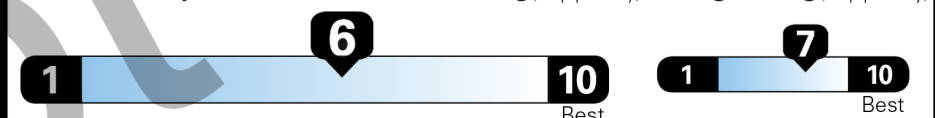

This vehicle emits 280 grams CO₂ per mile. The best emits 0 grams per mile (tailpipe only). Producing and distributing fuel also create emissions; learn more at fueleconomy.gov.

Actual results will vary for many reasons, including driving conditions and how you drive and maintain your vehicle. The average new vehicle gets 28 MPG and costs $8,000 to fuel over 5 years. Cost estimates are based on 15,000 miles per year at $2.95 per gallon. MPGe is miles per gasoline gallon equivalent. Vehicle emissions are a significant cause of climate change and smog.

fueleconomy.gov
Calculate personalized estimates and compare vehicles

MANUFACTURER'S SUGGESTED RETAIL PRICE[†] **$27,485.00**

[†]Manufacturer's suggested retail price excludes delivery processing and handling fees, license and title fees, applicable federal, state and local taxes, and dealer and distributor options and accessories.

TOTAL DISTRIBUTOR'S OPTIONS $ 0.00
DELIVERY, PROCESSING AND HANDLING FEE 1,095.00
DESTINATION FUEL SURCHARGE 0.00
TOTAL $ 28,580.00

DEALER NAME/ADDRESS: 09163 DELIVERED BY TRUCK TO: 09922

HEADQUARTER TOYOTA
5895 N.W. 167TH STREET
MIAMI, FL 33015

ALAMO RAC
5291 AIRPORT SERVICE RD
TAMPA, FL 33607

T013