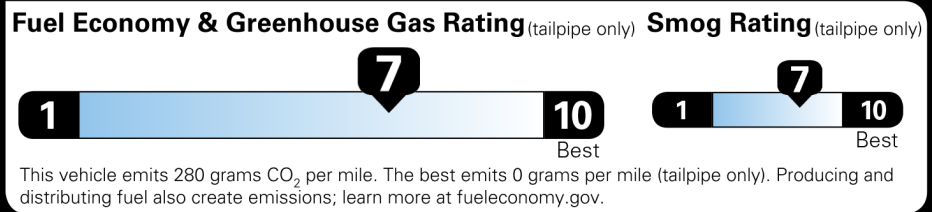

Actual results will vary for many reasons, including driving conditions and how you drive and maintain your vehicle. The average new vehicle gets 27 MPG and costs $6,500 to fuel over 5 years. Cost estimates are based on 15,000 miles per year at $2.35 per gallon. MPGe is miles per gasoline gallon equivalent. Vehicle emissions are a significant cause of climate change and smog.

fueleconomy.gov
Calculate personalized estimates and compare vehicles

DELIVERY, PROCESSING AND HANDLING FEE 1,025.00

TOTAL $28,410.00

The New Vehicle Limited Warranty provides 3-year/36,000 mile basic coverage, 5-year/60,000 mile powertrain coverage, plus 5-year/unlimited mile corrosion perforation coverage. See Warranty and Maintenance Guide for details. An extended service contract may be available for the vehicle. Ask dealer for details. Manufacturer's suggested retail price includes manufacturer's recommended pre-delivery service. Gasoline, license and title fees, applicable federal, state and local taxes and dealer and distributor installed options and accessories are not included in the manufacturer's suggested retail price. ToyotaCare, which covers normal factory scheduled maintenance for two years or 25,000 miles, whichever occurs first, is included as part of the sales price of the vehicle for qualifying buyers. See participating dealer for eligibility and coverage details.

Dealer Name / Address: 09163 HEADQUARTER TOYOTA 5895 N.W. 167TH STREET HIALEAH FL33015
Delivered by Truck to: 20937 ENTERPRISE RAC-CHELSEA MA ATTN: STEPHANIE SPUNT 324 MARGINAL ST CHELSEA MA02150
TML2E2N1S0F0W0

Not Original - Copy
Created: 2022-06-22 07:06:15 (UTC)