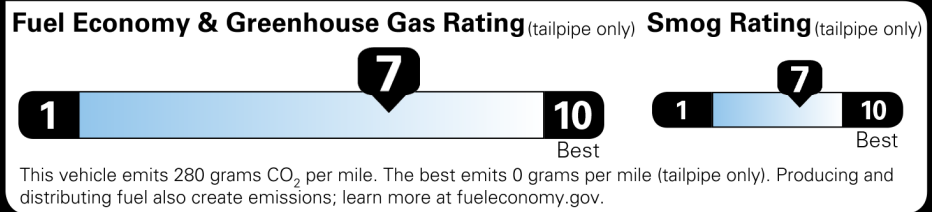

Actual results will vary for many reasons, including driving conditions and how you drive and maintain your vehicle. The average new vehicle gets 27 MPG and costs $6,500 to fuel over 5 years. Cost estimates are based on 15,000 miles per year at $2.35 per gallon. MPGe is miles per gasoline gallon equivalent. Vehicle emissions are a significant cause of climate change and smog.

fueleconomy.gov
Calculate personalized estimates and compare vehicles

DELIVERY, PROCESSING AND HANDLING FEE	1,025.00
TOTAL	$28,410.00

The New Vehicle Limited Warranty provides 3-year/36,000 mile basic coverage, 5-year/60,000 mile powertrain coverage, plus 5-year/unlimited mile corrosion perforation coverage. See Warranty and Maintenance Guide for details. An extended service contract may be available for the vehicle. Ask dealer for details. Manufacturer's suggested retail price includes manufacturer's recommended pre-delivery service. Gasoline, license and title fees, applicable federal, state and local taxes and dealer and distributor installed options and accessories are not included in the manufacturer's suggested retail price. ToyotaCare, which covers normal factory scheduled maintenance for two years or 25,000 miles, whichever occurs first, is included as part of the sales price of the vehicle for qualifying buyers. See participating dealer for eligibility and coverage details.

Dealer Name / Address: 09163 HEADQUARTER TOYOTA 5895 N.W. 167TH STREET HIALEAH FL33015
Delivered by Truck to: 45782 ENTERPRISE RAC 5320 LEWIS RD SANDSTON VA23150

TML1E2N1S0F0W0

Not Original - Copy
Created: 2022-07-28 13:24:05 (UTC)