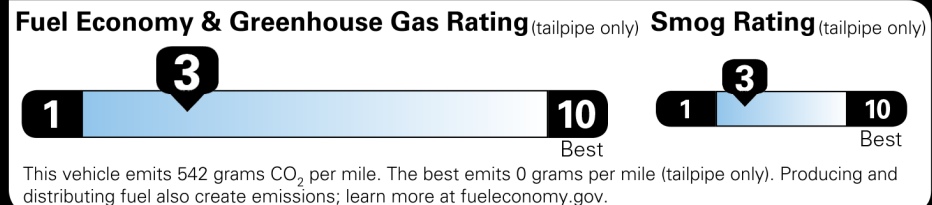

Actual results will vary for many reasons, including driving conditions and how you drive and maintain your vehicle. The average new vehicle gets 27 MPG and costs $6,500 to fuel over 5 years. Cost estimates are based on 15,000 miles per year at $2.95 per gallon. MPGe is miles per gasoline gallon equivalent. Vehicle emissions are a significant cause of climate change and smog.

fueleconomy.gov

Calculate personalized estimates and compare vehicles

GOVERNMENT 5-STAR SAFETY RATINGS

This vehicle has not been rated by the government for overall vehicle score, frontal crash, side crash or rollover risk.

Star ratings range from 1 to 5 stars (★★★★★) with 5 being the highest.

Source: National Highway Traffic Safety Administration (NHTSA)

www.safercar.gov or 1-888-327-4236

SUB-TOTAL	$70,605.00
DELIVERY, PROCESSING AND HANDLING FEE	1,075.00
TOTAL	$71,680.00

APPLICABLE FEDERAL TAXES NOT INCLUDED

Manufacturer's suggested retail price includes manufacturer's recommended pre-delivery service.
License and title fees, state, local and applicable federal taxes, and dealer installed options and accessories are not included in the manufacturer's suggested retail price.
LEXUS NEW VEHICLE LIMITED WARRANTY * 4YR / 50000 mile basic coverage * 6YR / 70000 mile powertrain coverage * 6YR / Unlimited mile corrosion perforation warranty
See your Warranty and Services Guide for details.
LEXUS IS PLEASED TO OFFER THE FOLLOWING OWNER SUPPORT PACKAGE WITH EACH NEW LEXUS * 24 hour, 365 day/yr. roadside assistance plan * Complimentary 1st and 2nd scheduled maintenance services * Lodging for emergency breakdown 100 miles from home
An extended service contract may be available for this vehicle. Ask dealer for details.

LML1E2N1S0F0W0

111A39 023 LK A1443 L011