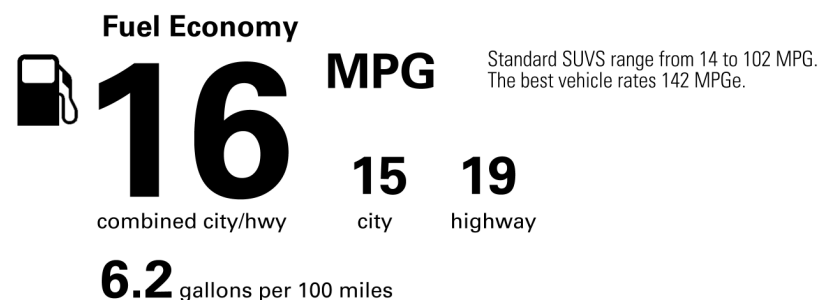

INSTALLED OPTIONS

MANUFACTURER'S SUGGESTED RETAIL PRICE

** Mark Levinson 17-Speaker Surround Sound System Automatic Sound Levelizer (ASL), Single Disc DVD/CD Player	1,145.00
** Premium Paint	500.00
** Multi-Terrain Monitor	800.00
** Sport Design Pkg: 19" Dark Gray Metallic Alloy Wheels; 2nd Row Tilt/Slide Captain's Chairs; Unique Lower Grille Surround, Front and Rear Bumper Spoilers, Dark Gray Exhaust Tip, Chrome Detail Side Mirrors, Scarlet Taillights	2,020.00
** All-Weather Floor Liners with Cargo Mat	345.00
** Glass Breakage Sensor (GBS)	335.00
** Cargo Net/Cargo Mat/Wheel Locks & Key Gloves	325.00

\$65,135.00

Not Original - Copy

Created on 2022-04-21 16:58:39 (UTC)

EPA DOT Fuel Economy and Environment

Gasoline Vehicle

You spend \$7,250 more in fuel costs over 5 years compared to the average new vehicle.