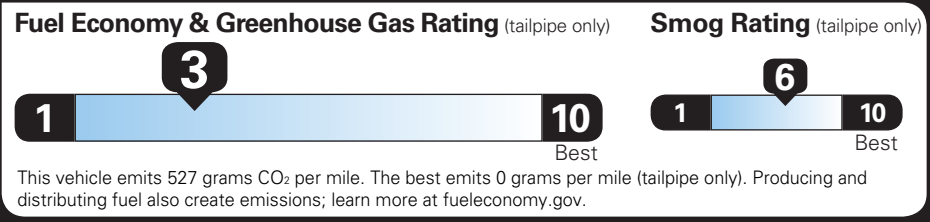

EPA DOT Fuel Economy and Environment

Gasoline Vehicle

TAHOE 4WD

Fuel Economy

17 MPG combined city/hwy

15 MPG city

20 MPG highway

5.9 gallons per 100 miles

You spend **$5,000** more in fuel costs over 5 years compared to the average new vehicle.

Annual fuel cost **$2,600**