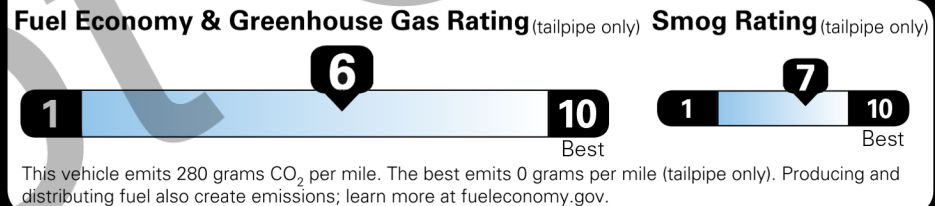

- For Full Product Details Please Visit Toyota.com/camry
Full Tank of Gas

BASE MANUFACTURER'S SUGGESTED RETAIL PRICE $25,945.00

OPTIONAL EQUIPMENT

FE 50 State Emissions

SOUTHEAST TOYOTA DISTRIBUTORS, LLC

MANUFACTURER'S SUGGESTED RETAIL PRICE[†] $ 25,945.00

DISTRIBUTOR'S OPTIONS

XY900	TOYOGUARD Platinum Includes: 2 Oil and Filter Changes at any Toyota Dealer Four Tire Rotations Roadside and Rental Car Assistance Exterior Paint Sealant and Interior Protector	699.00
CS200	Phone Cable Charge Package w/Two Rear USB Ports Includes: Innovative smart USB connector, either way is up Two fast charging 2.4A power ports Blue LED power status light shines thru flip cap 1-Apple Lightning to USB-A Cable - 3' 1-Apple Lightning to USB-C Cable - 3' 1-USB-C to USB-A Cable - 3' 1-USB-C to USB-C Cable - 3'	212.00
PF100	Clear Paint Protection - Door Package Includes coverage on: Door Cups Door Edge Guards Rear Bumper	199.00
LU100 FP600	LED Interior Light Upgrade SET Digital Portfolio Includes: Certified Technician 46 Point Quality Inspection Digital Picture Asset Program	169.00 0.00

EPA DOT Fuel Economy and Environment

Gasoline Vehicle

Fuel Economy

32 MPG Midsized Cars range from 15 to 132 MPG. The best vehicle rates 132 MPGe.

28 city 39 highway

3.1 gallons per 100 miles

You save $1,000
in fuel costs over 5 years
compared to the average new vehicle.

Annual fuel COST

$1,400

Actual results will vary for many reasons, including driving conditions and how you drive and maintain your vehicle. The average new vehicle gets 28 MPG and costs $8,000 to fuel over 5 years. Cost estimates are based on 15,000 miles per year at $2.95 per gallon. MPGe is miles per gasoline gallon equivalent. Vehicle emissions are a significant cause of climate change and smog.

fuel economy.gov
Calculate personalized estimates and compare vehicles

MANUFACTURER'S SUGGESTED RETAIL PRICE[†] $25,945.00

[†]Manufacturer's suggested retail price excludes delivery processing and handling fees, license and title fees, applicable federal, state and local taxes, and dealer and distributor options and accessories.

--- 36 Month/36,000 Mile Limited Warranty ---
On All Southeast Toyota Distributors, LLC, Options
For Inquires, Call 1-800-301-6859

TOTAL DISTRIBUTOR'S OPTIONS	$ 1,279.00
DELIVERY, PROCESSING AND HANDLING FEE	1,010.00
DESTINATION FUEL SURCHARGE	0.00
TOTAL	$ 28,234.00

DELIVERED BY TRUCK TO: 09208

COGGIN TOYOTA AT THE AVENUES
11340 PHILIPS HIGHWAY
JACKSONVILLE, FL 32256

G624