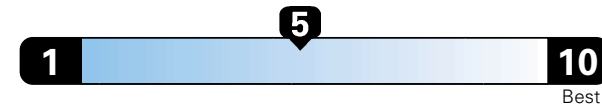

Small SUV 4WD range from 18 to 37 MPG .  
 The best vehicle rates 136 MPGe.

**You spend \$750**  
 in fuel costs  
 over 5 years  
 compared to the  
 average new vehicle.

**Annual fuel cost \$1,500**

**Fuel Economy & Greenhouse Gas Rating** (tailpipe only)