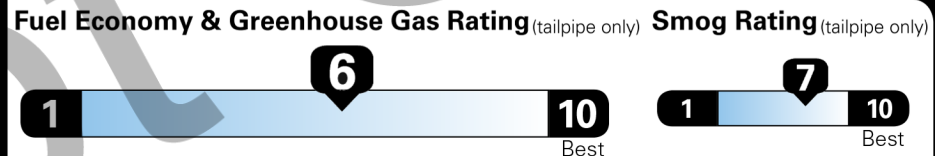

This vehicle emits 280 grams CO₂ per mile. The best emits 0 grams per mile (tailpipe only). Producing and distributing fuel also create emissions; learn more at fuel economy.gov.

Actual results will vary for many reasons, including driving conditions and how you drive and maintain your vehicle. The average new vehicle gets 28 MPG and costs $8,000 to fuel over 5 years. Cost estimates are based on 15,000 miles per year at $2.95 per gallon. MPGe is miles per gasoline gallon equivalent. Vehicle emissions are a significant cause of climate change and smog.

fuel economy.gov
Calculate personalized estimates and compare vehicles

MANUFACTURER'S SUGGESTED RETAIL PRICE[†] **$25,945.00**

[†]Manufacturer's suggested retail price excludes delivery processing and handling fees, license and title fees, applicable federal, state and local taxes, and dealer and distributor options and accessories.

--- 36 Month/36,000 Mile Limited Warranty ---
On All Southeast Toyota Distributors, LLC, Options
For Inquires, Call 1-800-301-6859

TOTAL DISTRIBUTOR'S OPTIONS	$ 1,758.00
DELIVERY, PROCESSING AND HANDLING FEE	1,010.00
DESTINATION FUEL SURCHARGE	0.00
TOTAL	$ 28,713.00

DELIVERED BY TRUCK TO: 10135

TOYOTA OF NEWNAN
2 HERRING ROAD
NEWNAN, GA 30265

E110