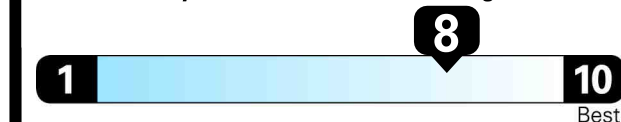

PACKAGES/OPTIONS

- Pure White Exterior
- Titan Black Cloth Interior
- 6-Speed Automatic Transmission
- Fleet Vehicle Not For Retail Sale

No Charge
No Charge
No Charge
No Charge

Destination Charge **$820.00**

Total Price: $19,600.00

Fuel, license, title fees, taxes and dealer-installed accessories are not included.

PARTS CONTENT INFORMATION

FOR VEHICLES IN THIS CARLINE:	FOR THIS VEHICLE:
U.S./CANADIAN	FINAL ASSEMBLY POINT:
PARTS CONTENT: 5%	PUEBLA, MEXICO
MAJOR SOURCES OF FOREIGN	COUNTRY OF ORIGIN:
PARTS CONTENT:	ENGINE: GERMANY
MEXICO: 37%	TRANSMISSION: JAPAN
GERMANY: 22%	

NOTE: PARTS CONTENT DOES NOT INCLUDE FINAL ASSEMBLY, DISTRIBUTION OR OTHER NON-PARTS COSTS.

EPA DOT Fuel Economy and Environment

Gasoline Vehicle

Fuel Economy
32 MPG
combined city/hwy city highway
3.1 gallons per 100 miles

Compact Cars range from 14 to 116 MPG. The best vehicle rates 119 MPGe.

You save $2,000
in fuel costs over 5 years compared to the average new vehicle.

Annual fuel cost $1,400

Fuel Economy & Greenhouse Gas Rating (tailpipe only)